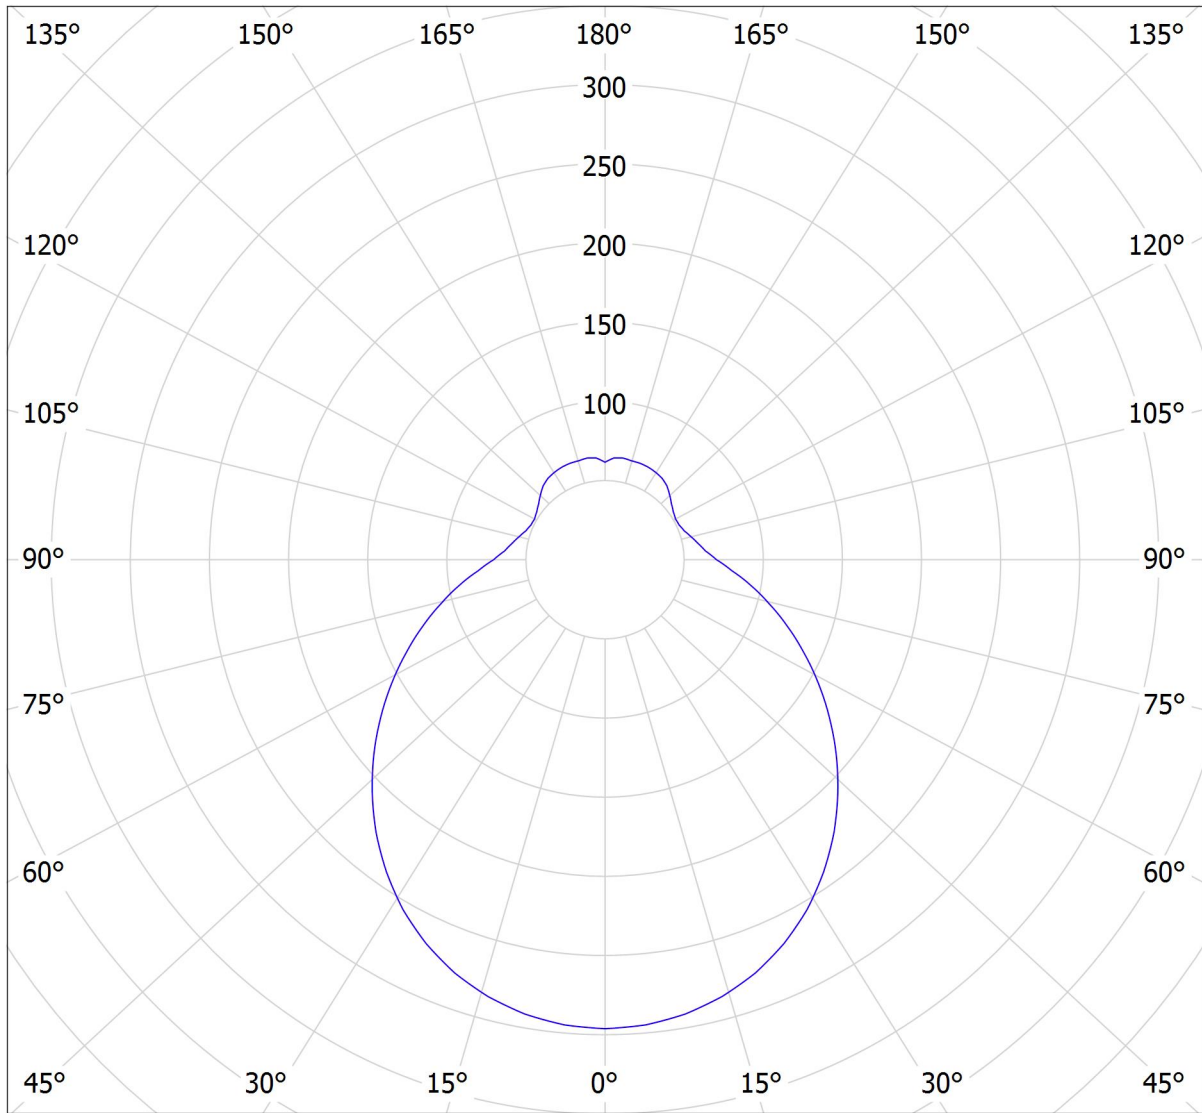

Lucis S24.L1.R4 CAPELLA LED / LDC (Polar)

Luminaire: Lucis S24.L1.R4 CAPELLA LED
Lamps: 1 x LED G6

cd
— C0 - C180 — C90 - C270

1405 lm