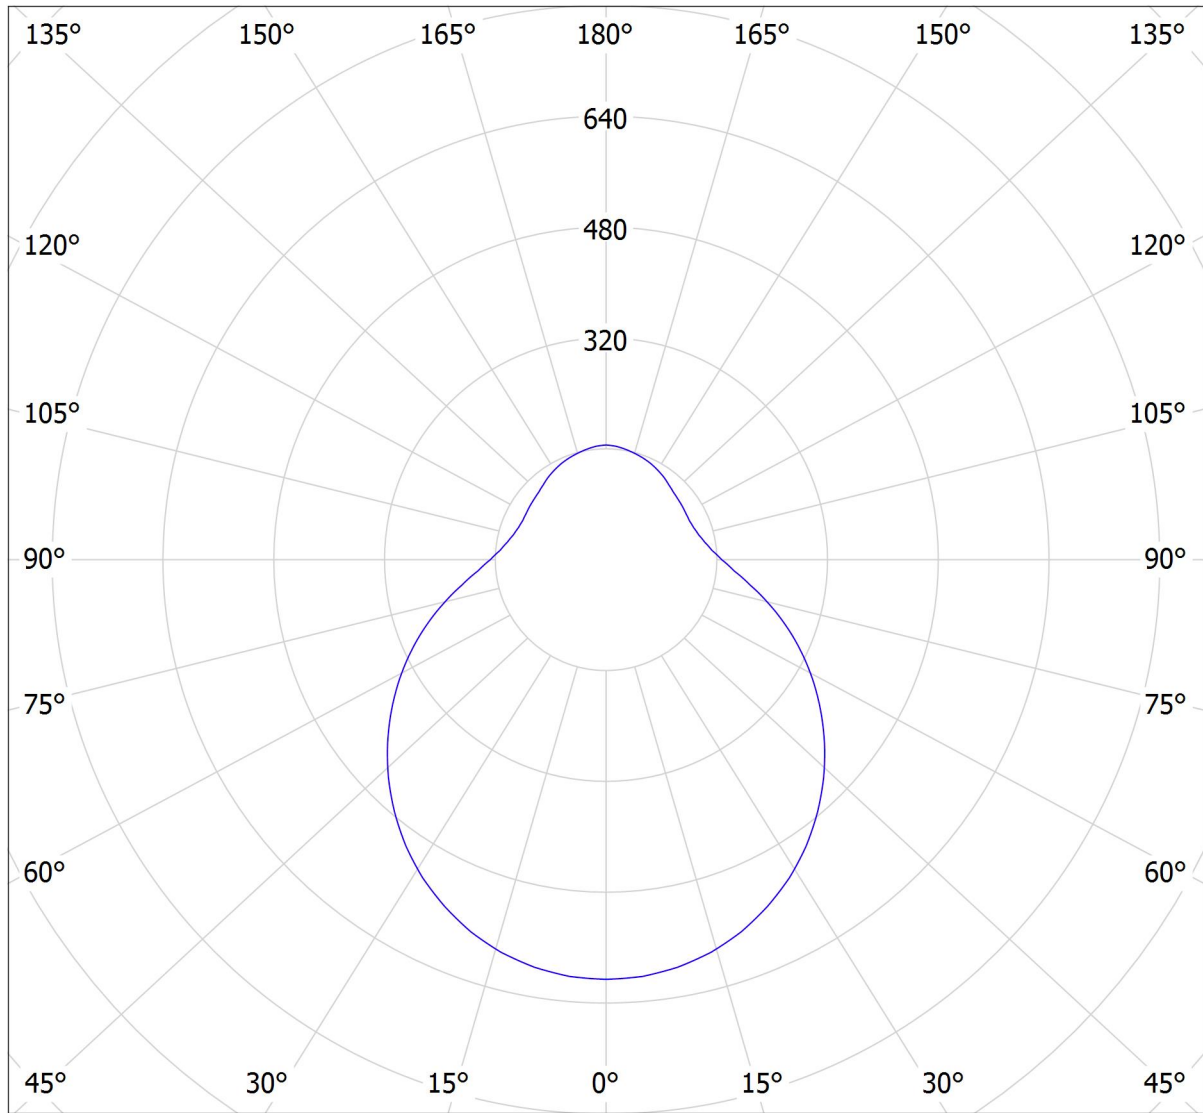

# Lucis PS13.L6.D550 DAPHNE LED / LDC (Polar)

Luminaire: Lucis PS13.L6.D550 DAPHNE LED  
Lamps: 1 x LED G6

cd

— C0 - C180

— C90 - C270

3142 lm