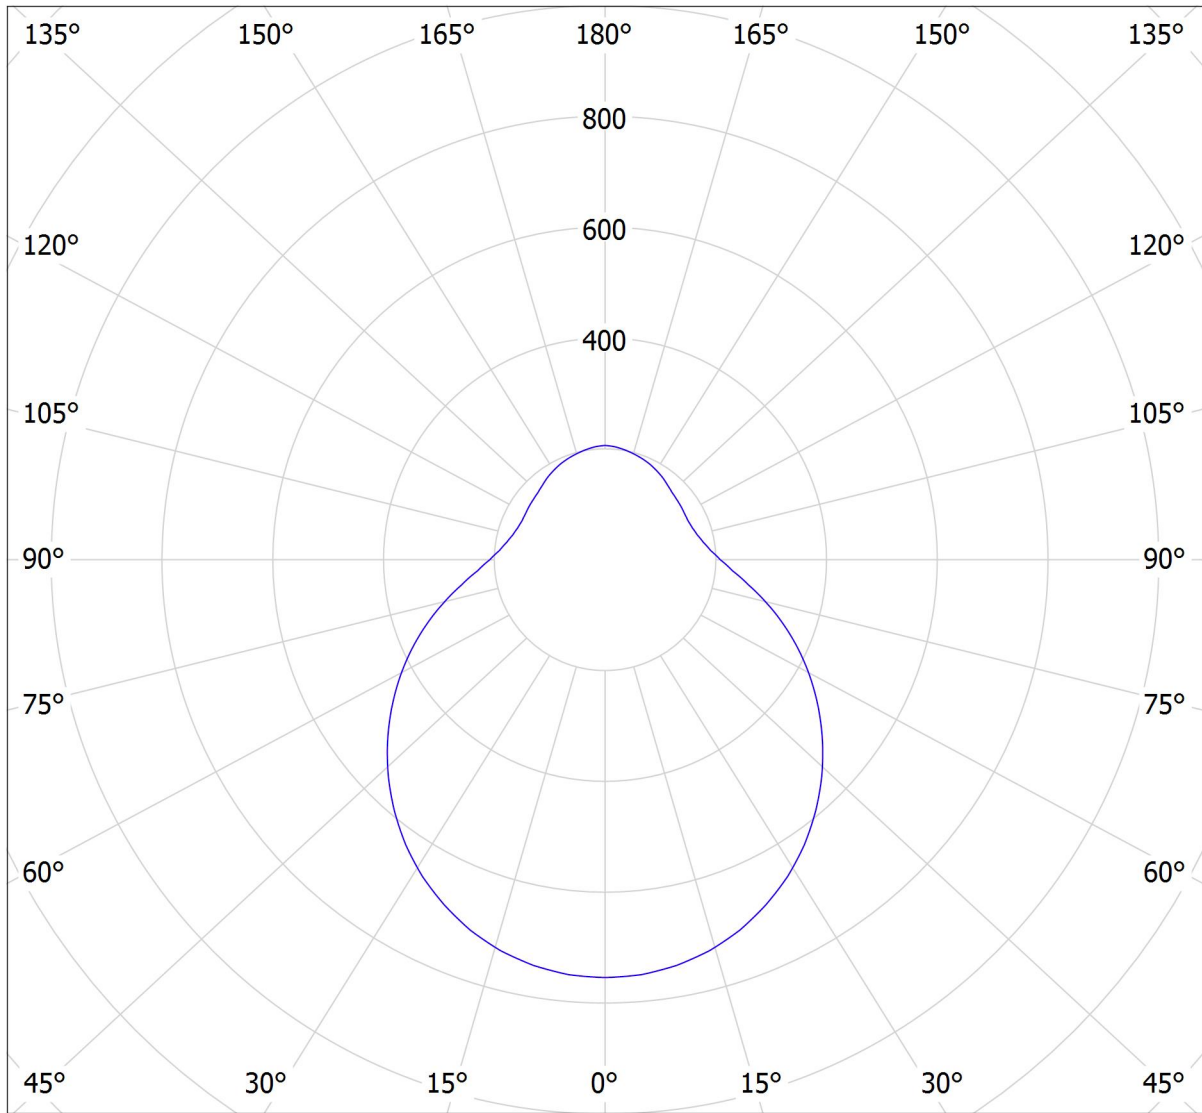

Lucis PS13.L2.D450 DAPHNE LED / LDC (Polar)

Luminaire: Lucis PS13.L2.D450 DAPHNE LED
Lamps: 1 x LED G6

cd

— C0 - C180

— C90 - C270

3911 lm