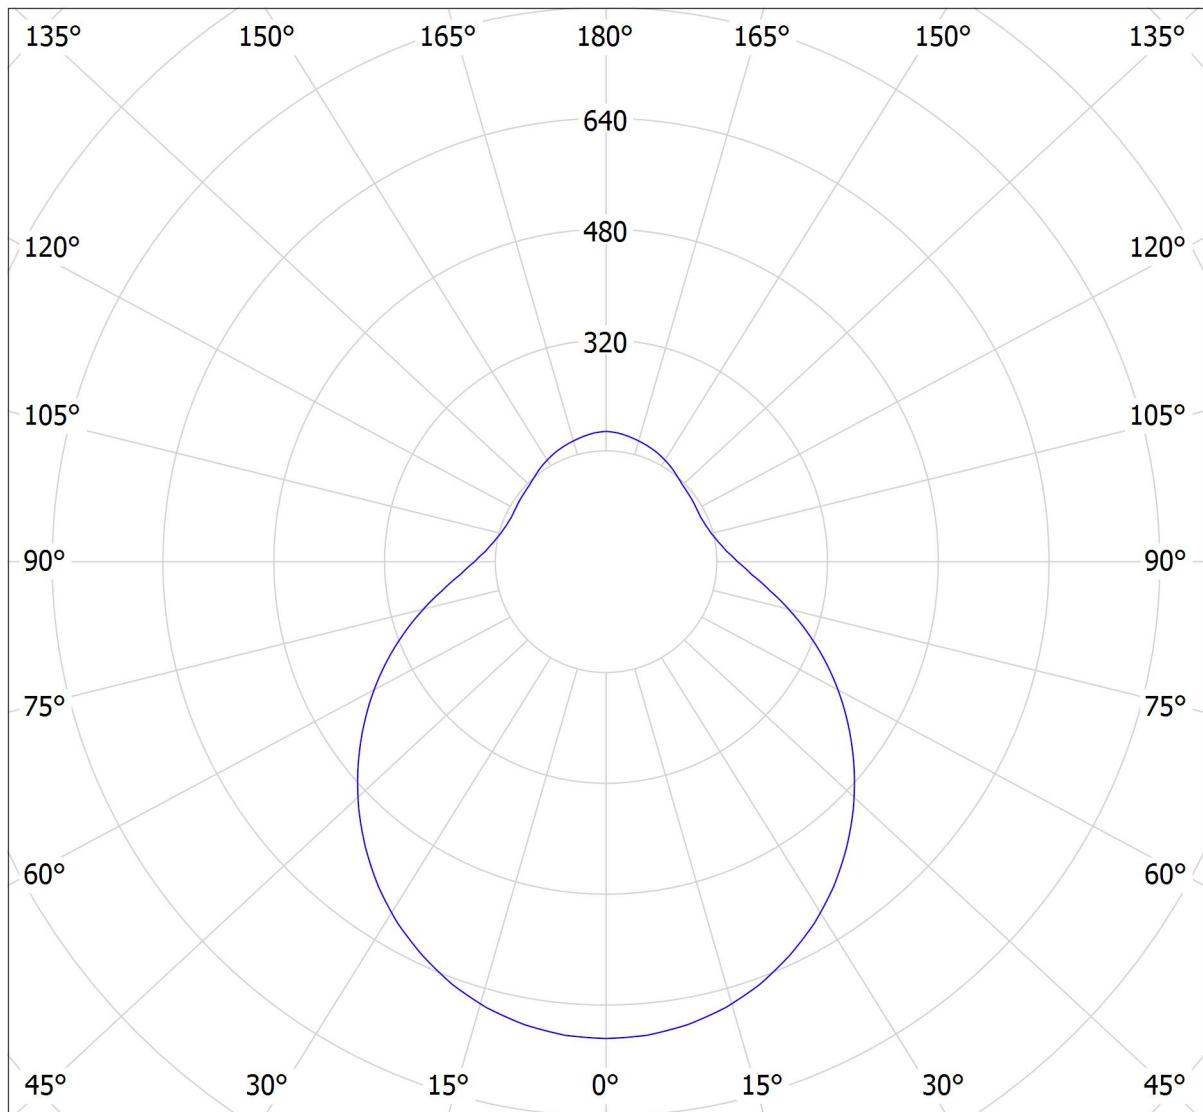

# Lucis PS13.L1.D450 DAPHNE LED / LDC (Polar)

Luminaire: Lucis PS13.L1.D450 DAPHNE LED  
Lamps: 1 x LED G6

cd

— C0 - C180

— C90 - C270

3570 lm