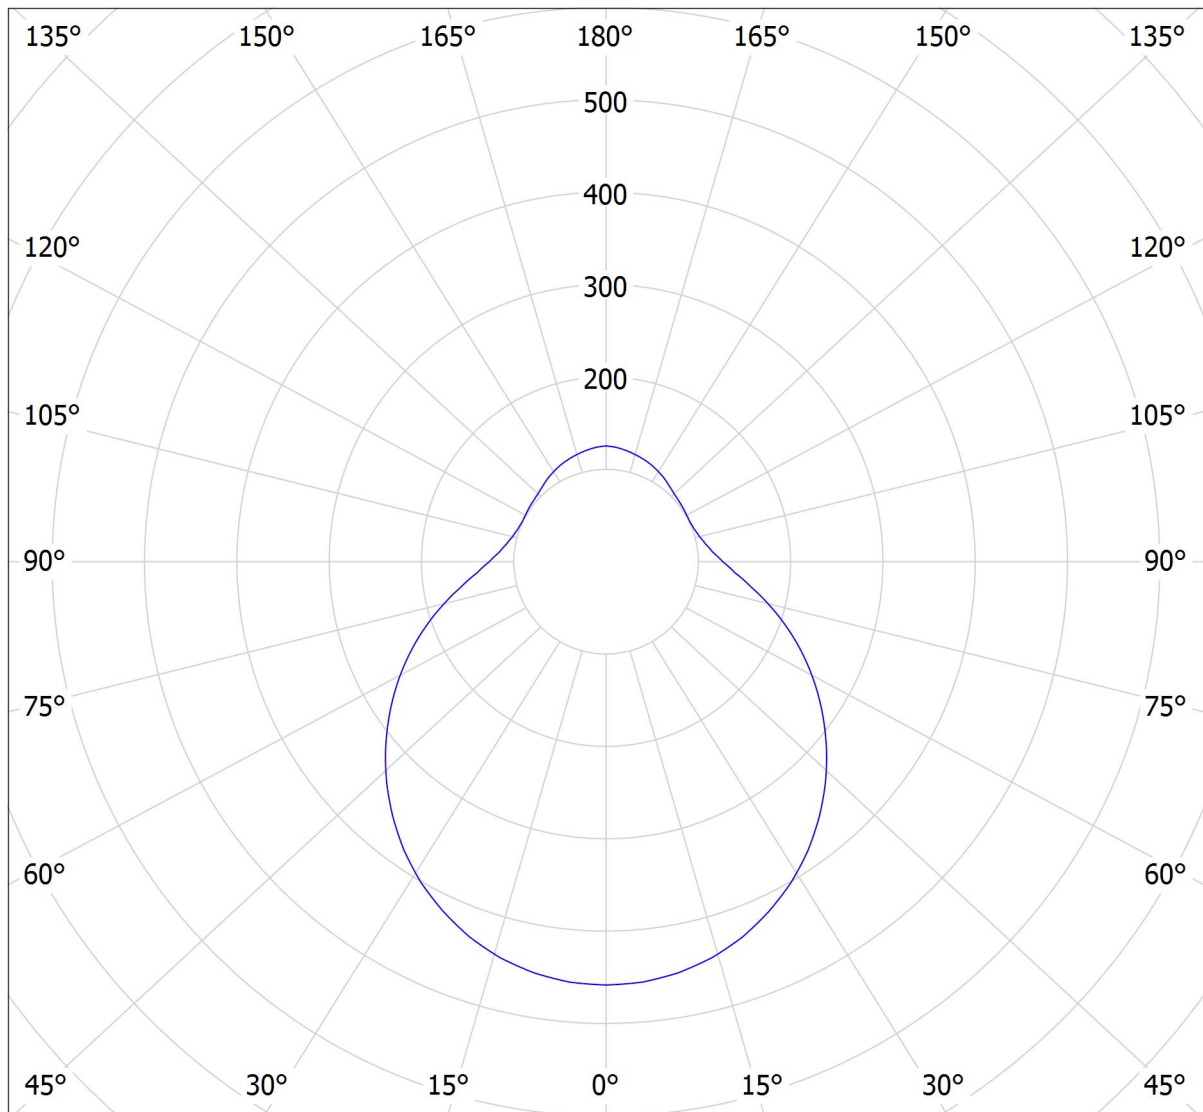

Lucis ZL3.L5.D551.X DAPHNE LED / LDC (Polar)

Luminaire: Lucis ZL3.L5.D551.X DAPHNE LED
Lamps: 1 x LED G6

cd
— C0 - C180 — C90 - C270

2377 lm