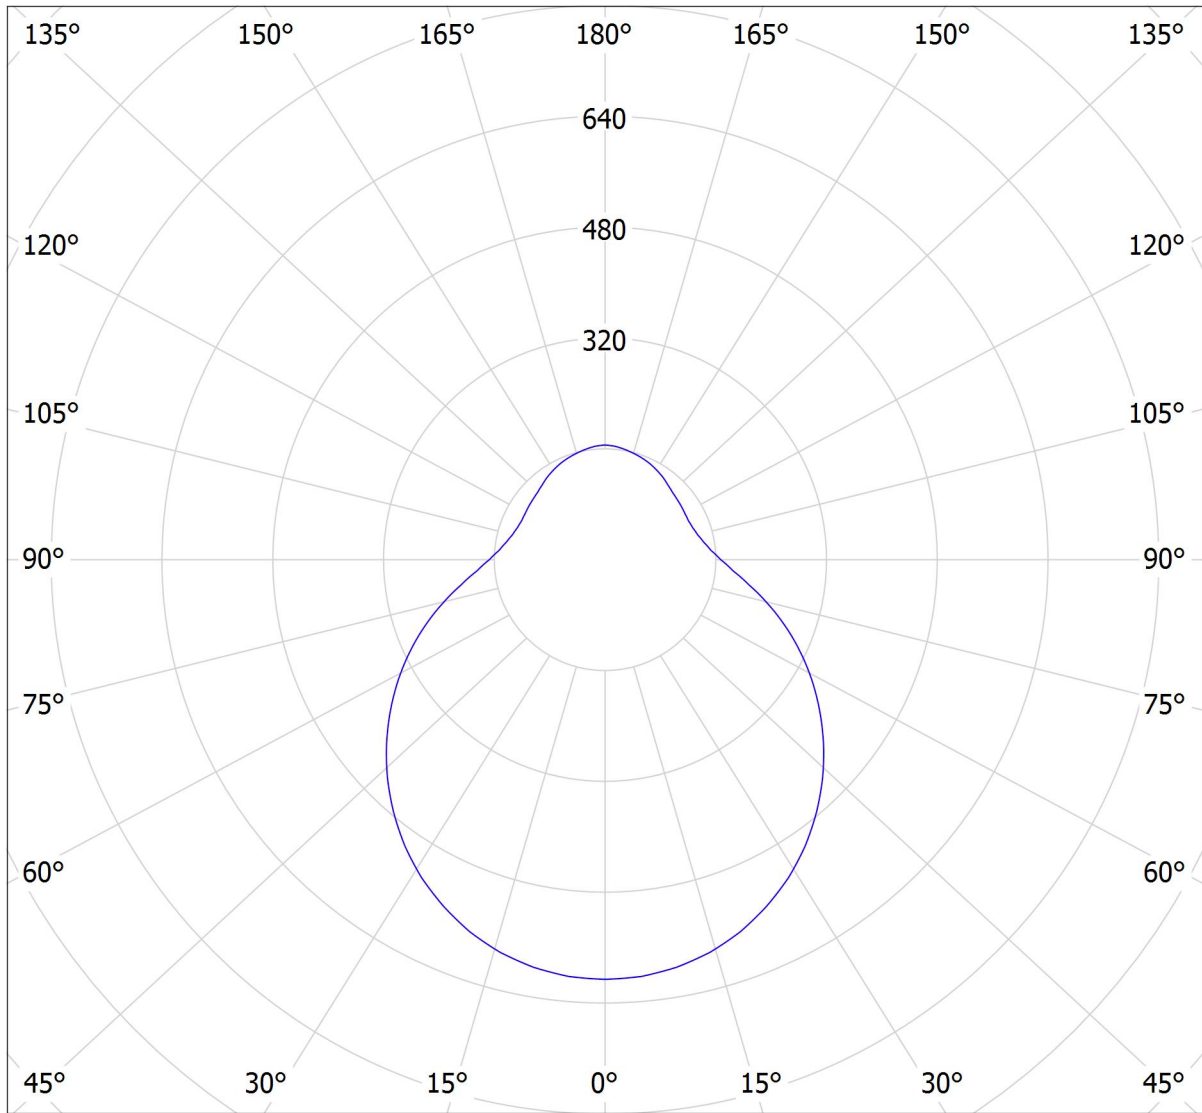

# Lucis ZL3.L4.D551.X DAPHNE LED / LDC (Polar)

Luminaire: Lucis ZL3.L4.D551.X DAPHNE LED  
Lamps: 1 x LED G6

cd

— C0 - C180

— C90 - C270

3142 lm