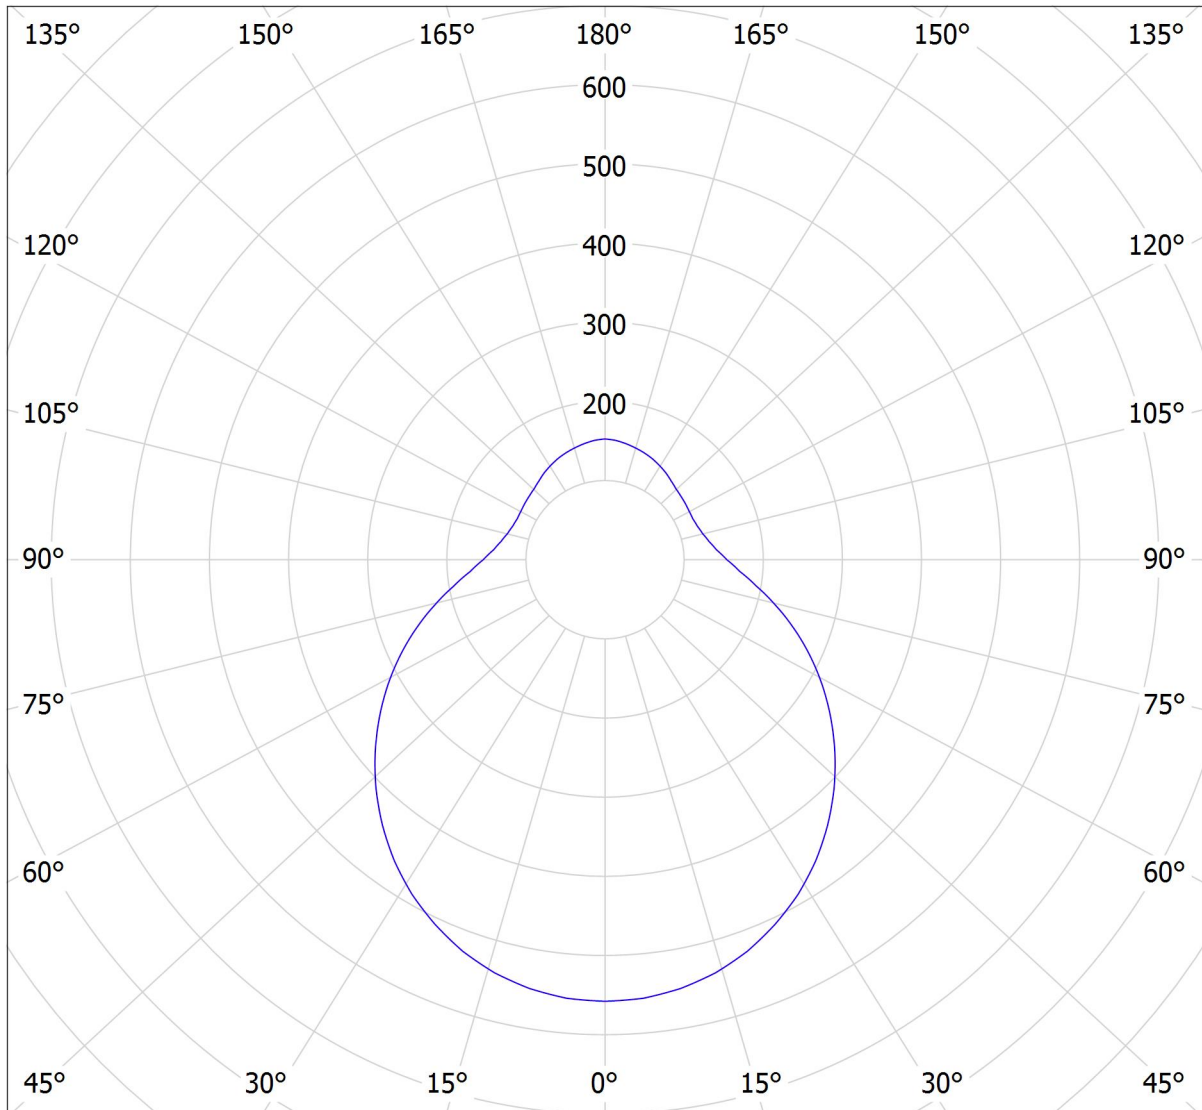

Lucis ZL3.L3.D551.X DAPHNE LED / LDC (Polar)

Luminaire: Lucis ZL3.L3.D551.X DAPHNE LED
Lamps: 1 x LED G6

cd

— C0 - C180

— C90 - C270

2893 lm