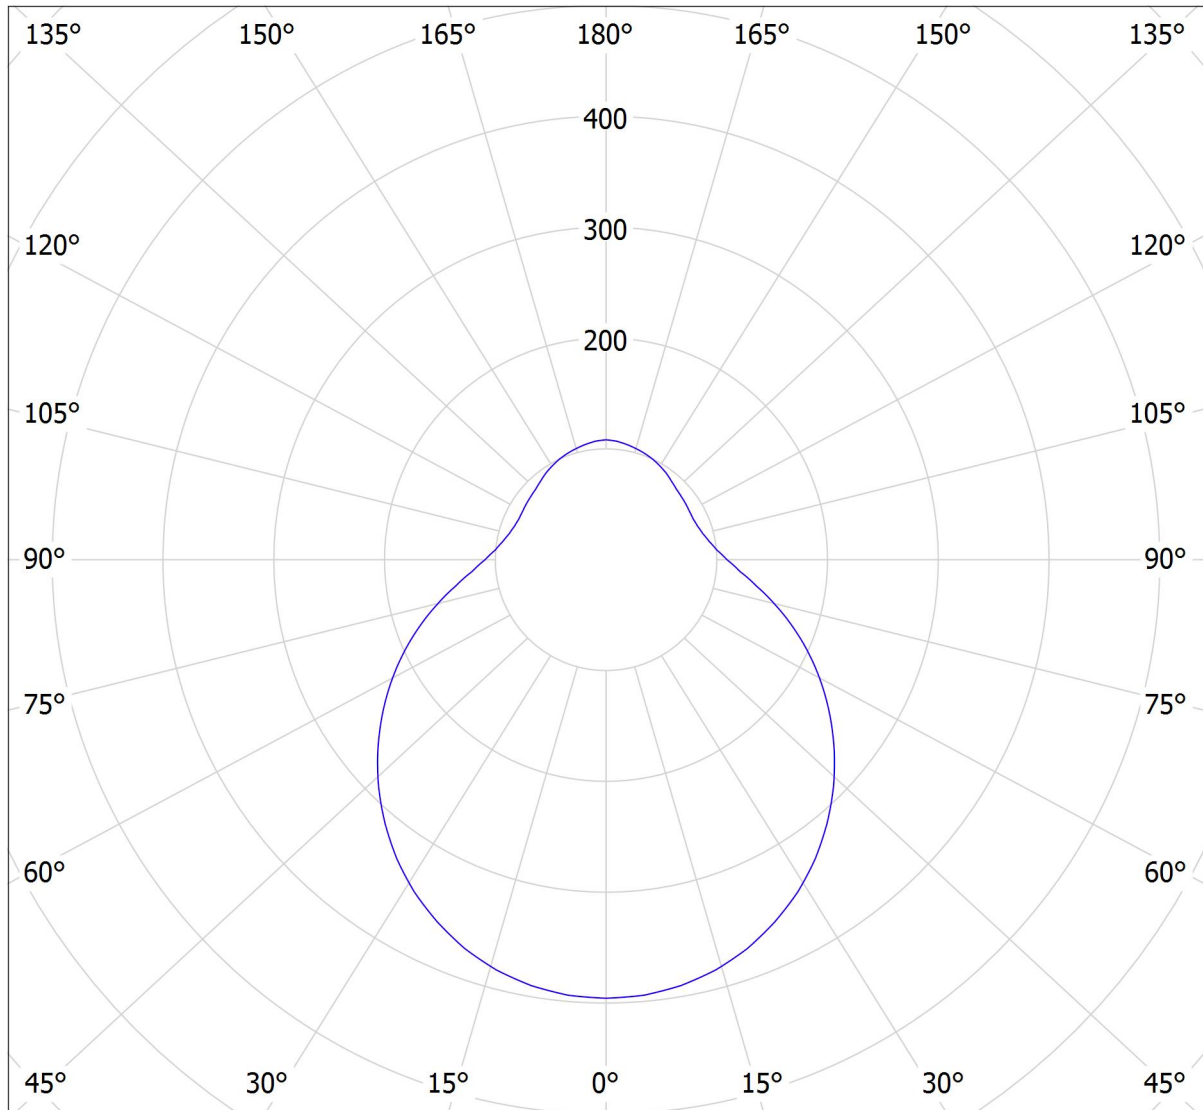

Lucis ZL3.L6.D451.X DAPHNE LED / LDC (Polar)

Luminaire: Lucis ZL3.L6.D451.X DAPHNE LED
Lamps: 1 x LED G6

cd

— C0 - C180

— C90 - C270

2052 lm