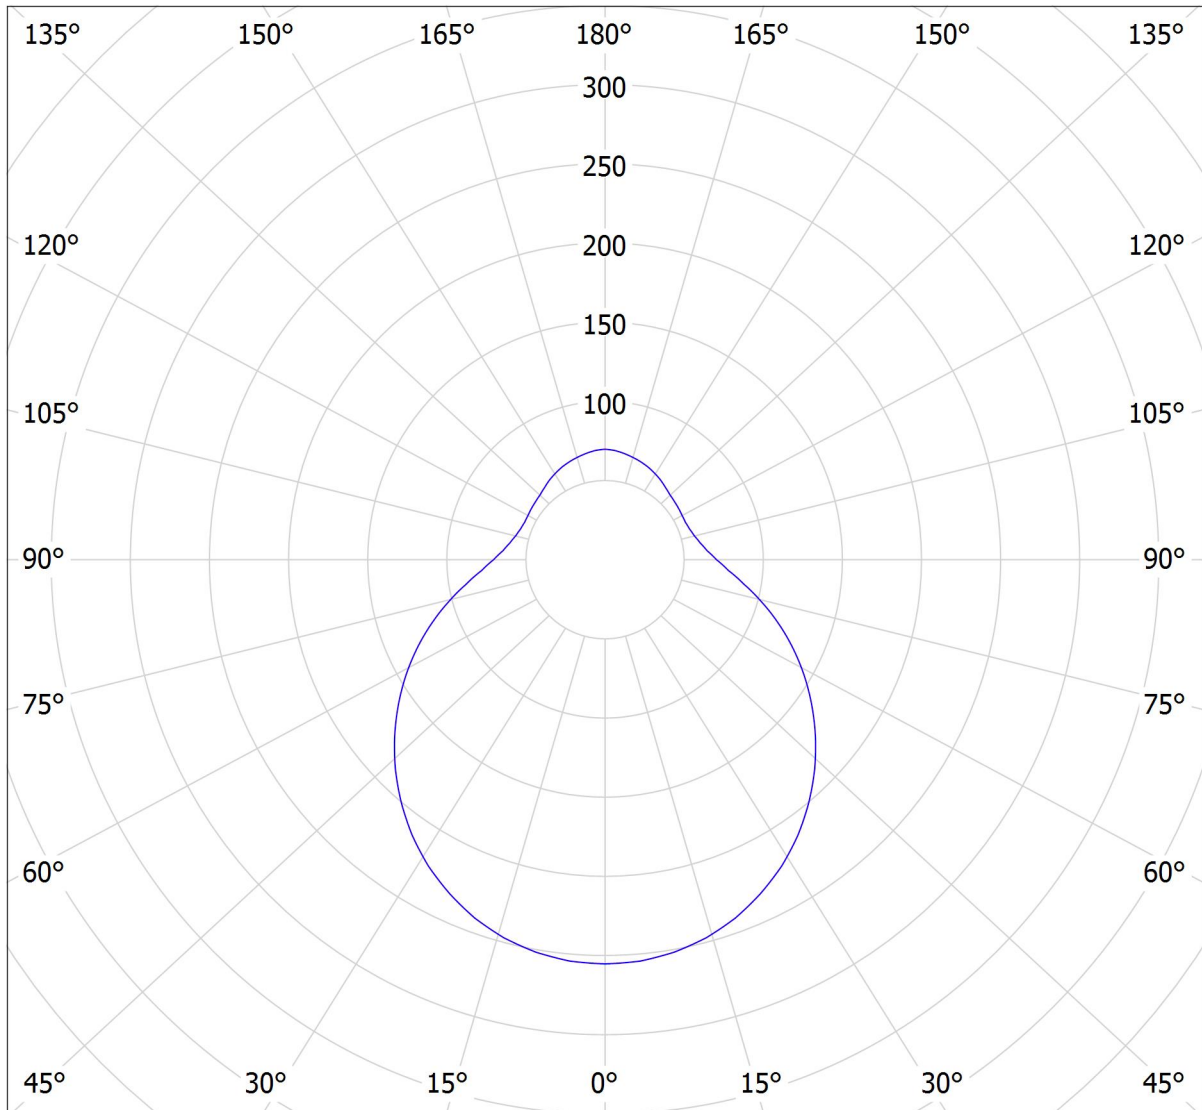

# Lucis PS13.L4.D350 DAPHNE LED / LDC (Polar)

Luminaire: Lucis PS13.L4.D350 DAPHNE LED  
Lamps: 1 x LED G6

cd

— C0 - C180

— C90 - C270

1324 lm