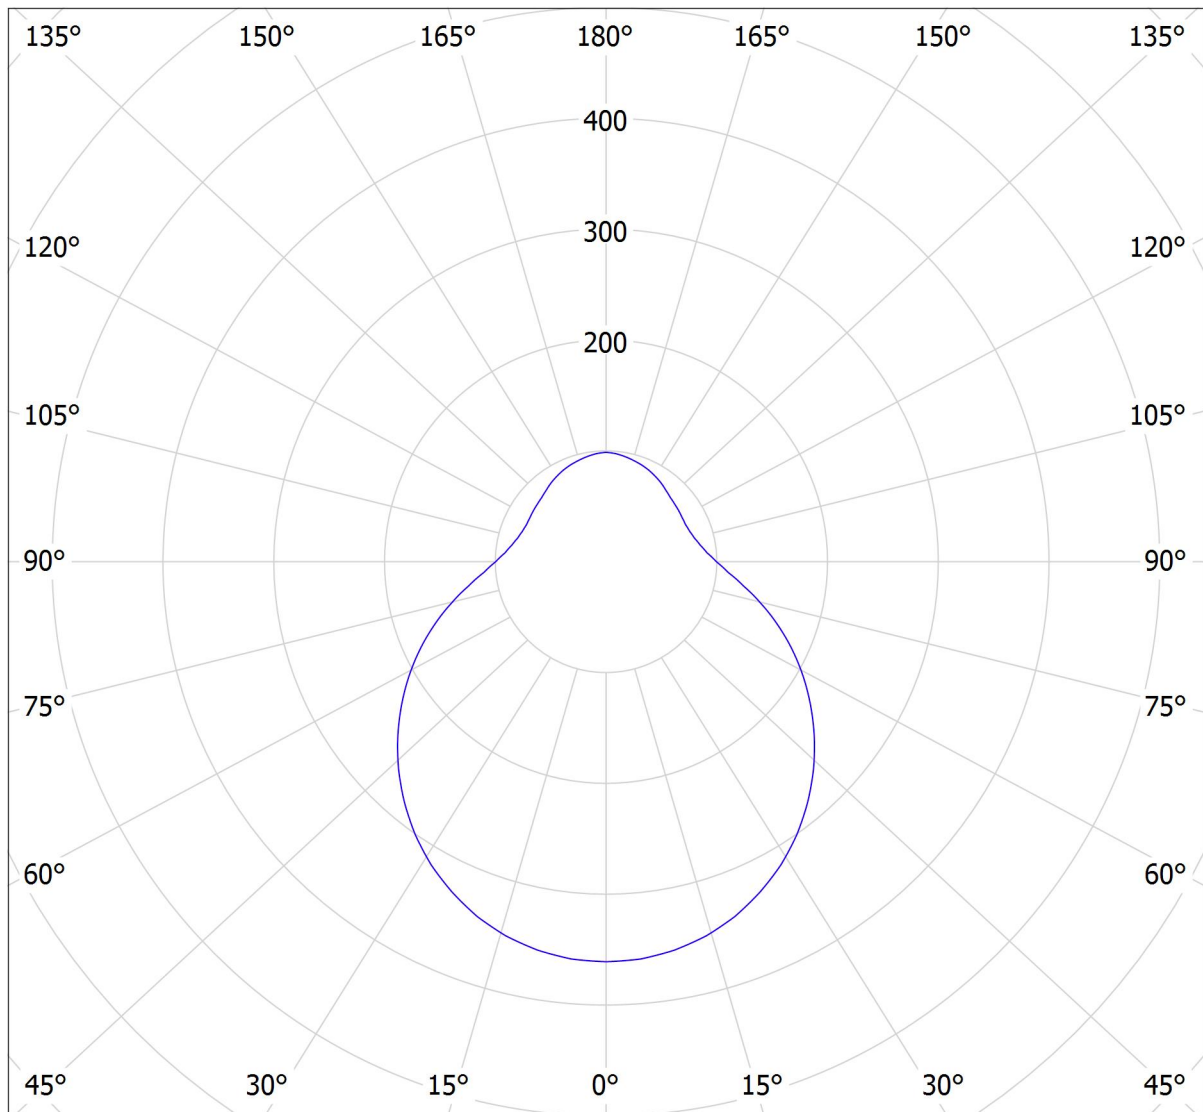

Lucis ZL3.L5.D451.X DAPHNE LED / LDC (Polar)

Luminaire: Lucis ZL3.L5.D451.X DAPHNE LED
Lamps: 1 x LED G6

cd
— C0 - C180 — C90 - C270

1872 lm