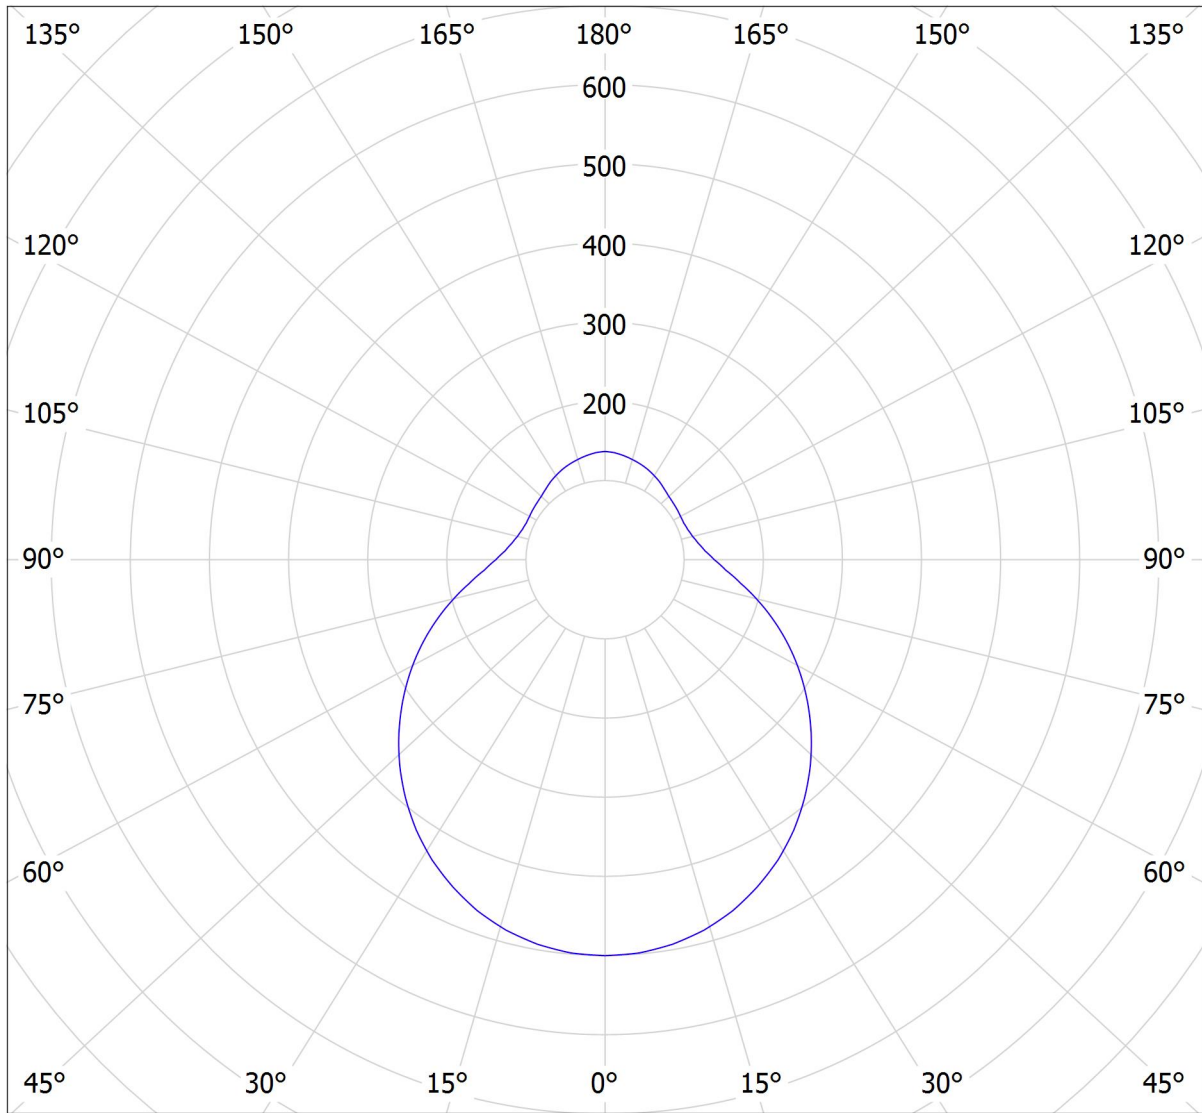

# Lucis ZL3.L4.D451.X DAPHNE LED / LDC (Polar)

Luminaire: Lucis ZL3.L4.D451.X DAPHNE LED  
Lamps: 1 x LED G6

cd  
— C0 - C180    — C90 - C270

2594 lm