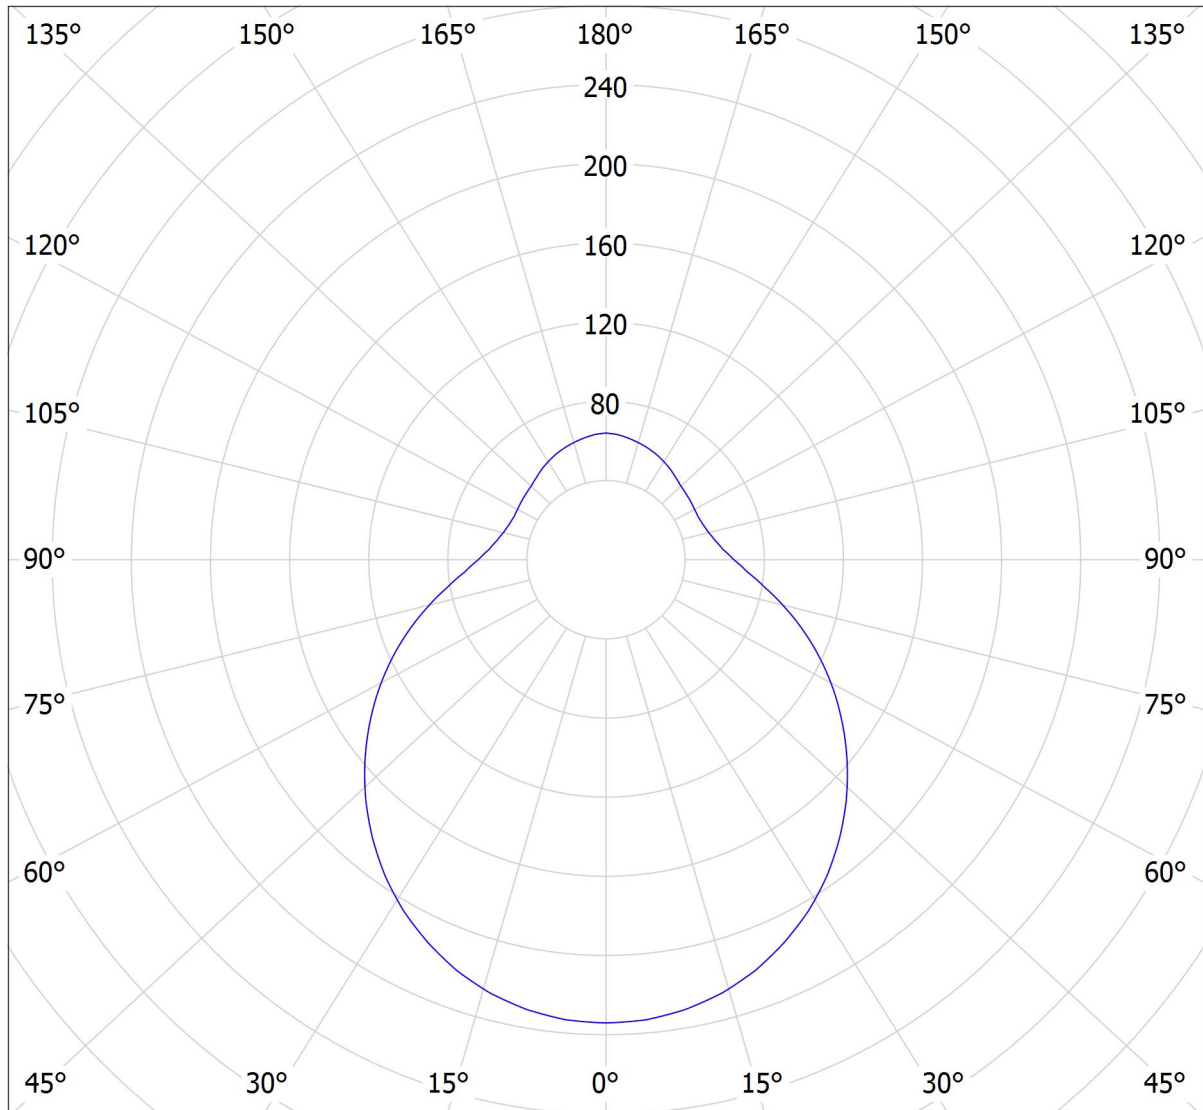

Lucis PS13.L3.D350 DAPHNE LED / LDC (Polar)

Luminaire: Lucis PS13.L3.D350 DAPHNE LED
Lamps: 1 x LED G6

cd

— C0 - C180

— C90 - C270

1214 lm