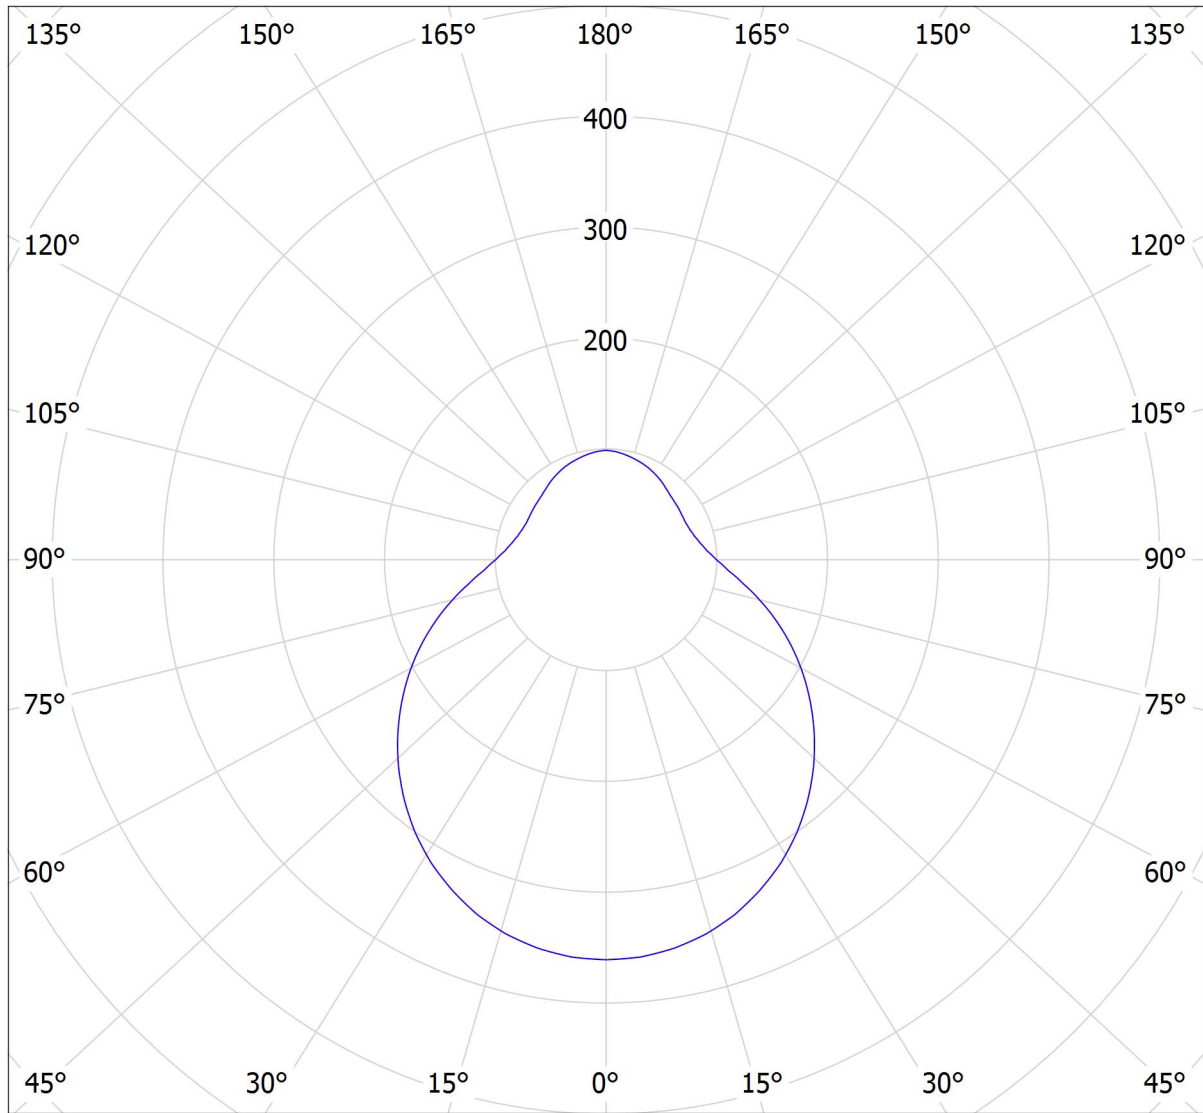

Lucis PS13.L1.D350 DAPHNE LED / LDC (Polar)

Luminaire: Lucis PS13.L1.D350 DAPHNE LED
Lamps: 1 x LED G6

cd

— C0 - C180

— C90 - C270

1872 lm