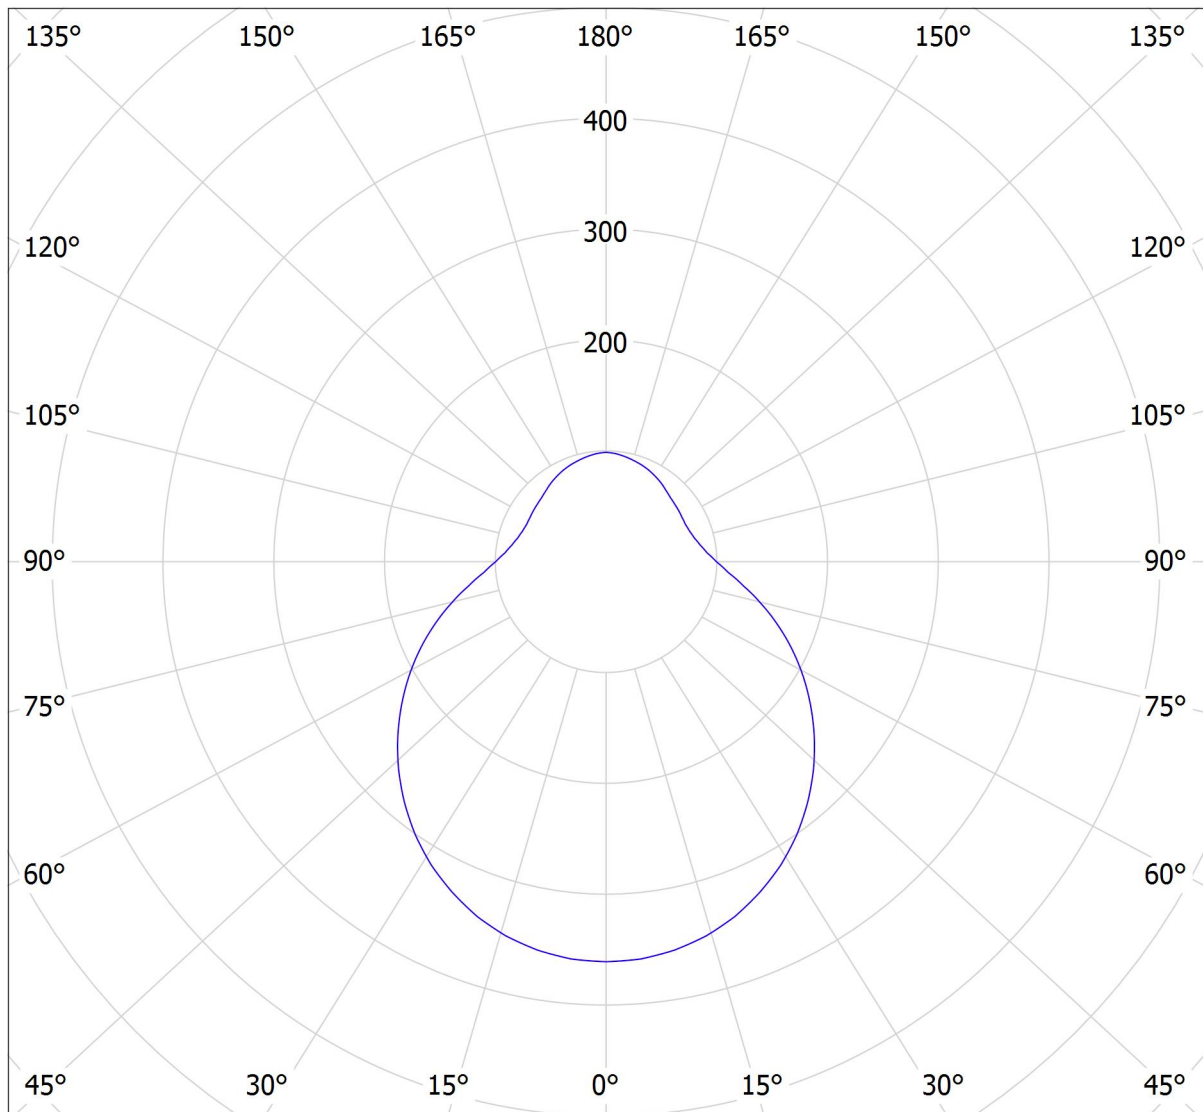

# Lucis ZL3.L1.D351.X DAPHNE LED / LDC (Polar)

Luminaire: Lucis ZL3.L1.D351.X DAPHNE LED  
Lamps: 1 x LED G6

cd  
— C0 - C180 — C90 - C270

1872 lm