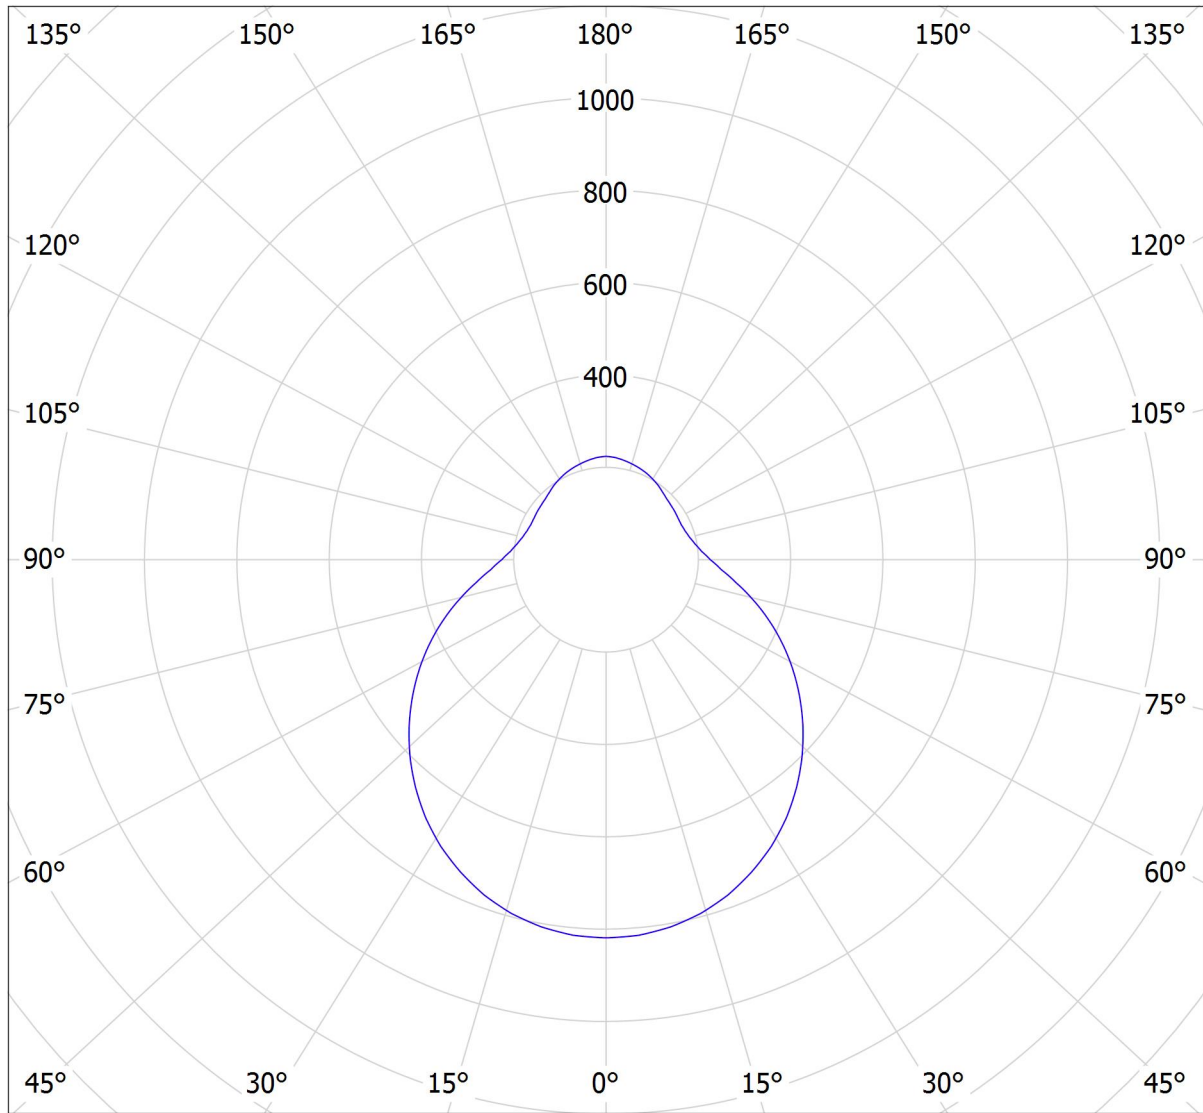

Lucis S43.L1.D550 DAPHNE LED / LDC (Polar)

Luminaire: Lucis S43.L1.D550 DAPHNE LED
Lamps: 1 x LED G6

cd

— C0 - C180

— C90 - C270

4247 lm