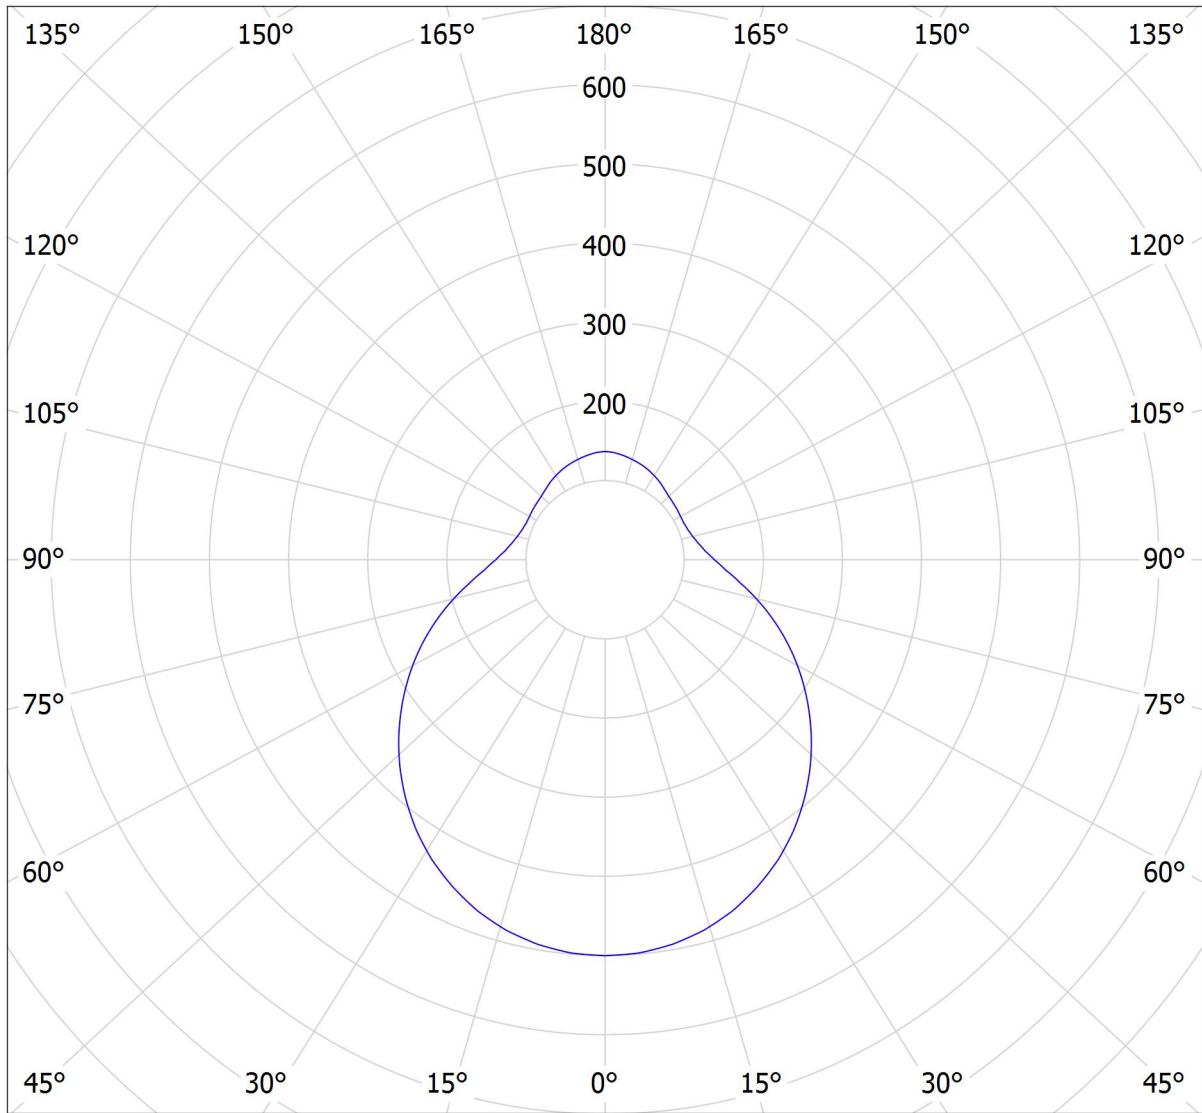

# Lucis S34.L6.D450 DAPHNE LED / LDC (Polar)

Luminaire: Lucis S34.L6.D450 DAPHNE LED  
Lamps: 1 x LED G6

cd  
— C0 - C180 — C90 - C270

2594 lm