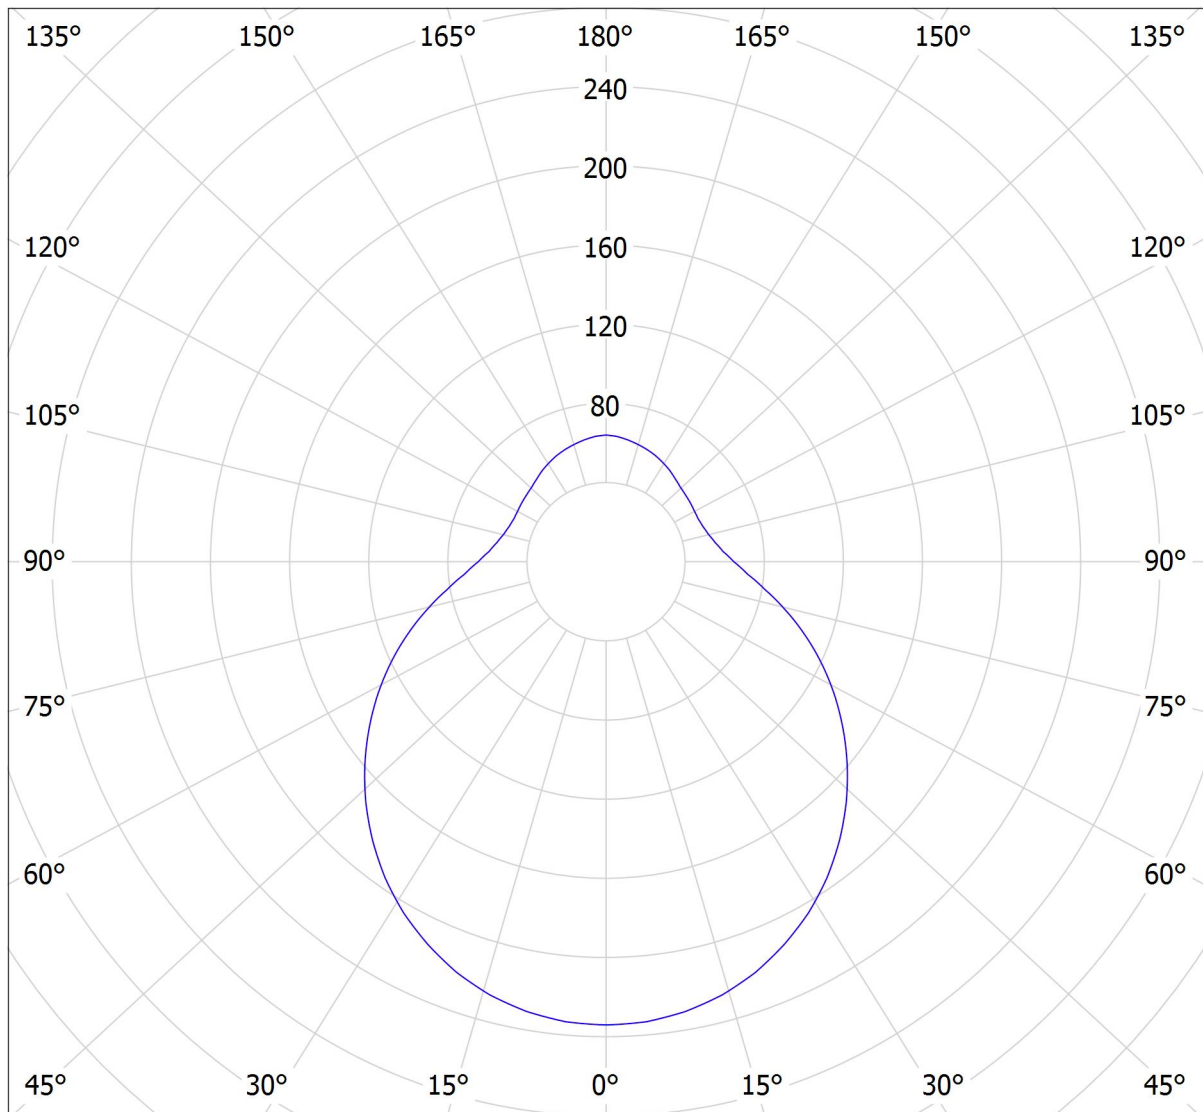

# Lucis S24.L3.D350 DAPHNE LED / LDC (Polar)

Luminaire: Lucis S24.L3.D350 DAPHNE LED  
Lamps: 1 x LED G6

cd  
— C0 - C180    — C90 - C270

1214 lm