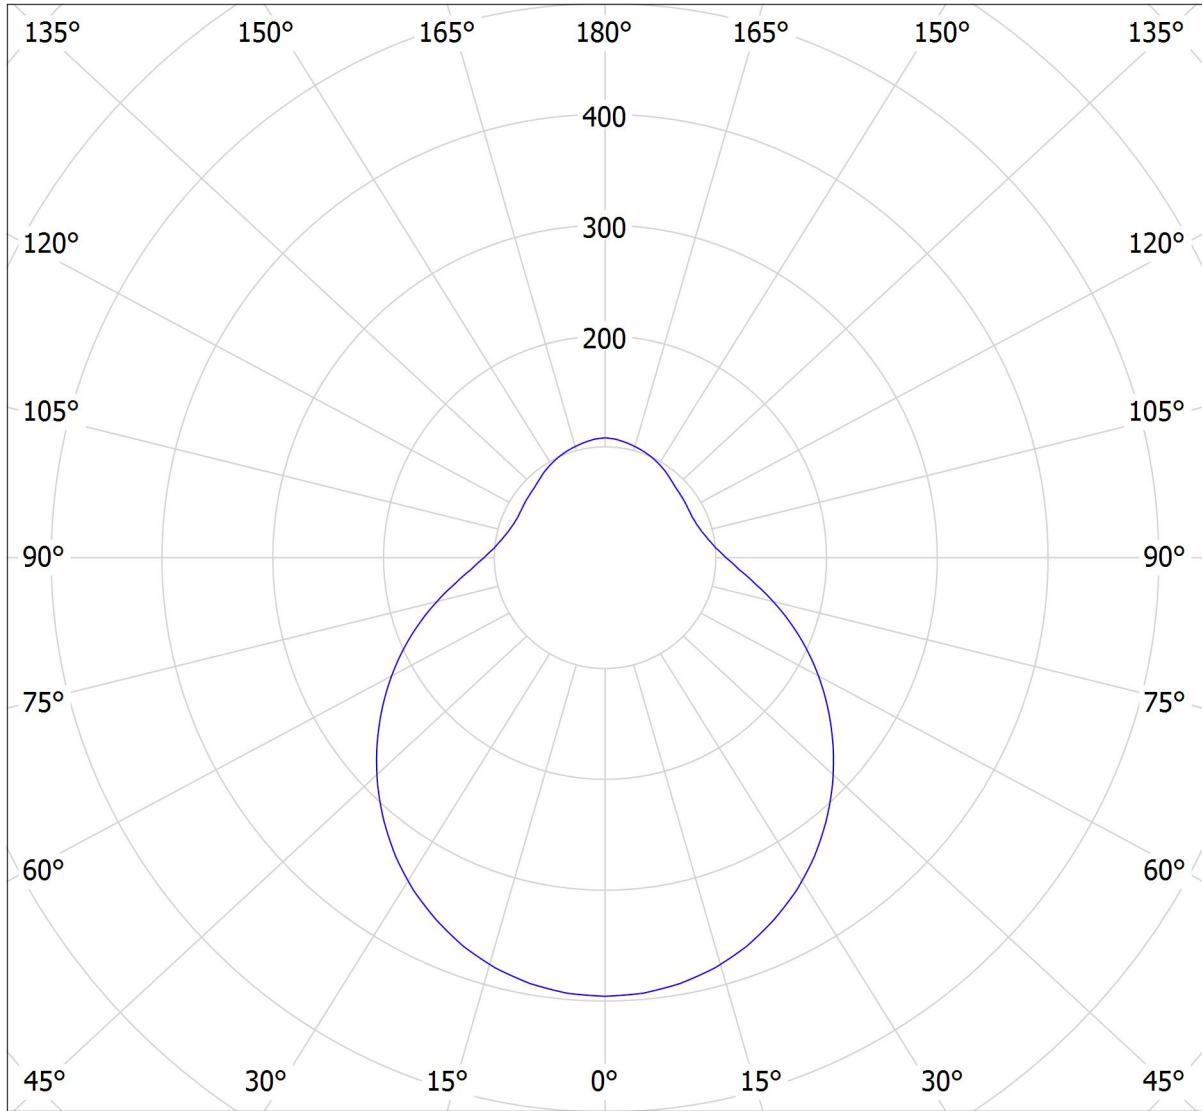

Lucis S24.L2.D350 DAPHNE LED / LDC (Polar)

Luminaire: Lucis S24.L2.D350 DAPHNE LED
Lamps: 1 x LED G6

cd
— C0 - C180 — C90 - C270

2052 lm