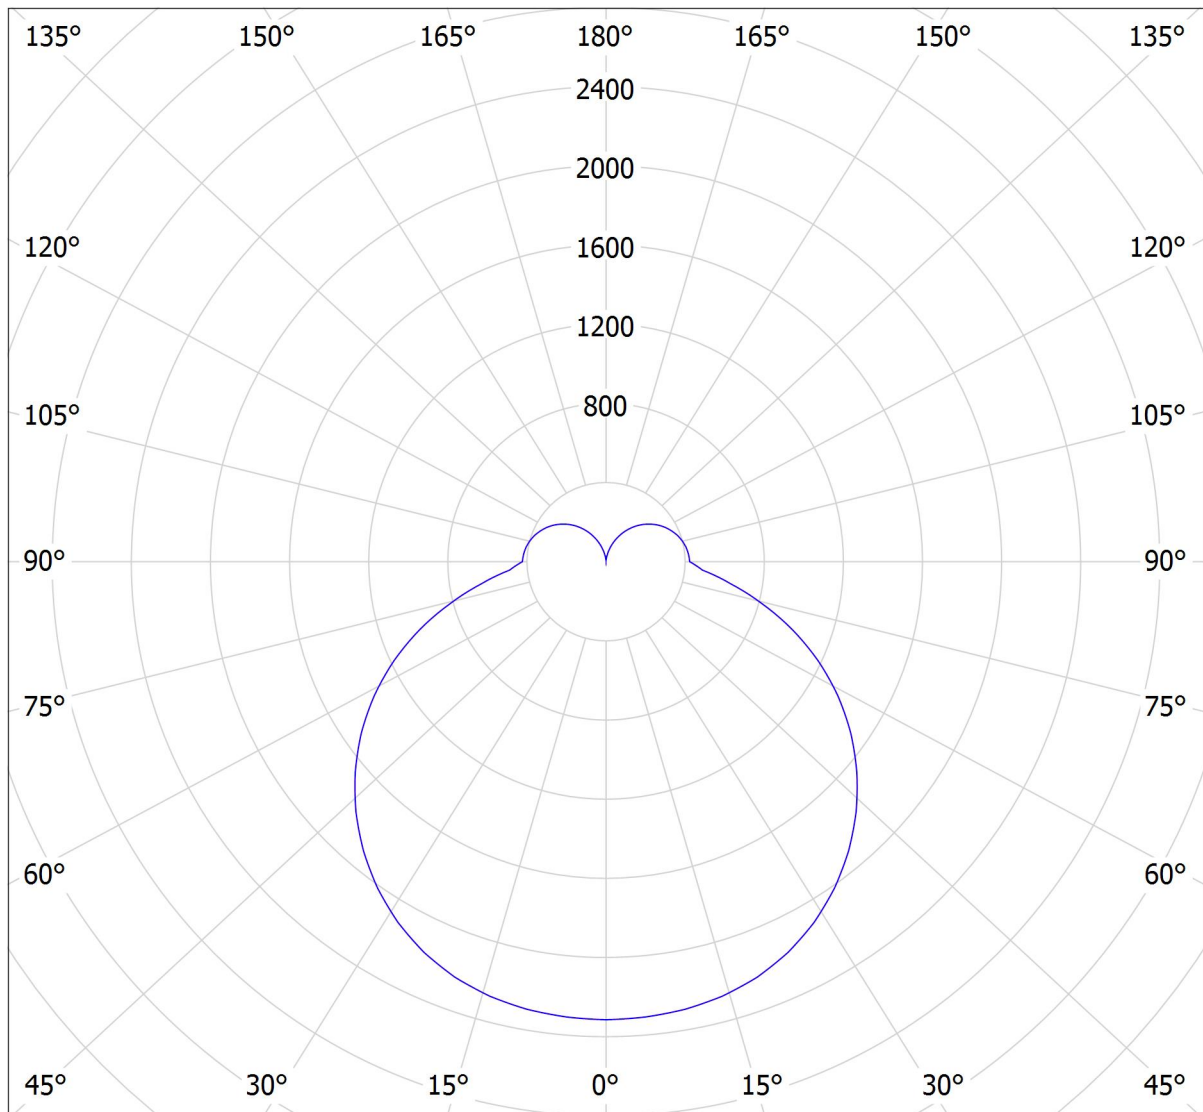

# Lucis IR.L3.1200M.X IZAR R MAX LED / LDC (Polar)

Luminaire: Lucis IR.L3.1200M.X IZAR R MAX LED  
Lamps: 1 x LED G6

cd

— C0 - C180

— C90 - C270

10391 lm