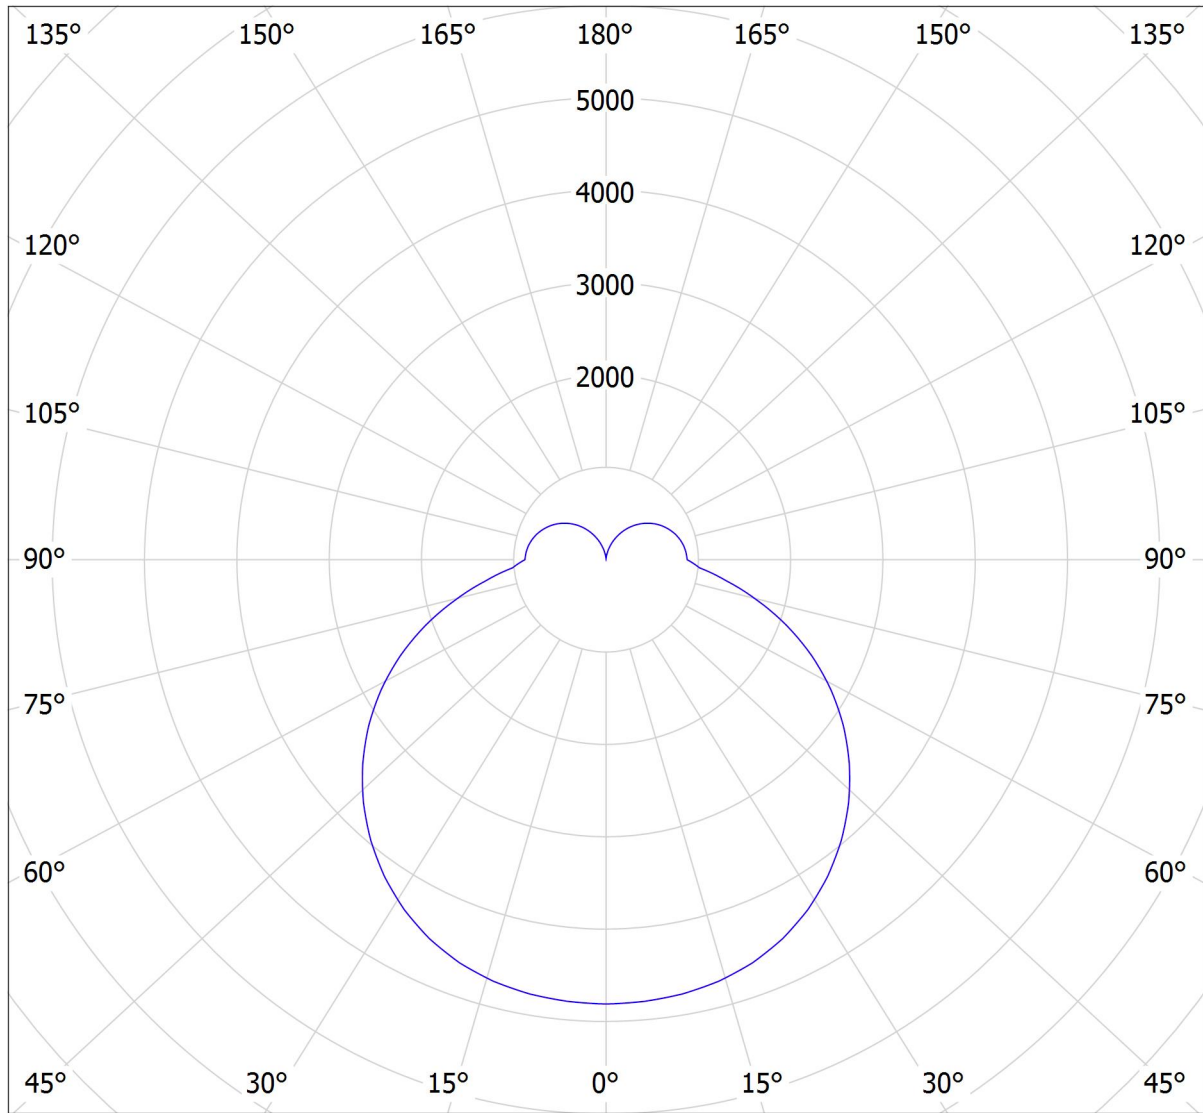

# Lucis IR.L2.1200M.X IZAR R MAX LED / LDC (Polar)

Luminaire: Lucis IR.L2.1200M.X IZAR R MAX LED  
Lamps: 1 x LED G6

cd  
— C0 - C180 — C90 - C270

21600 lm