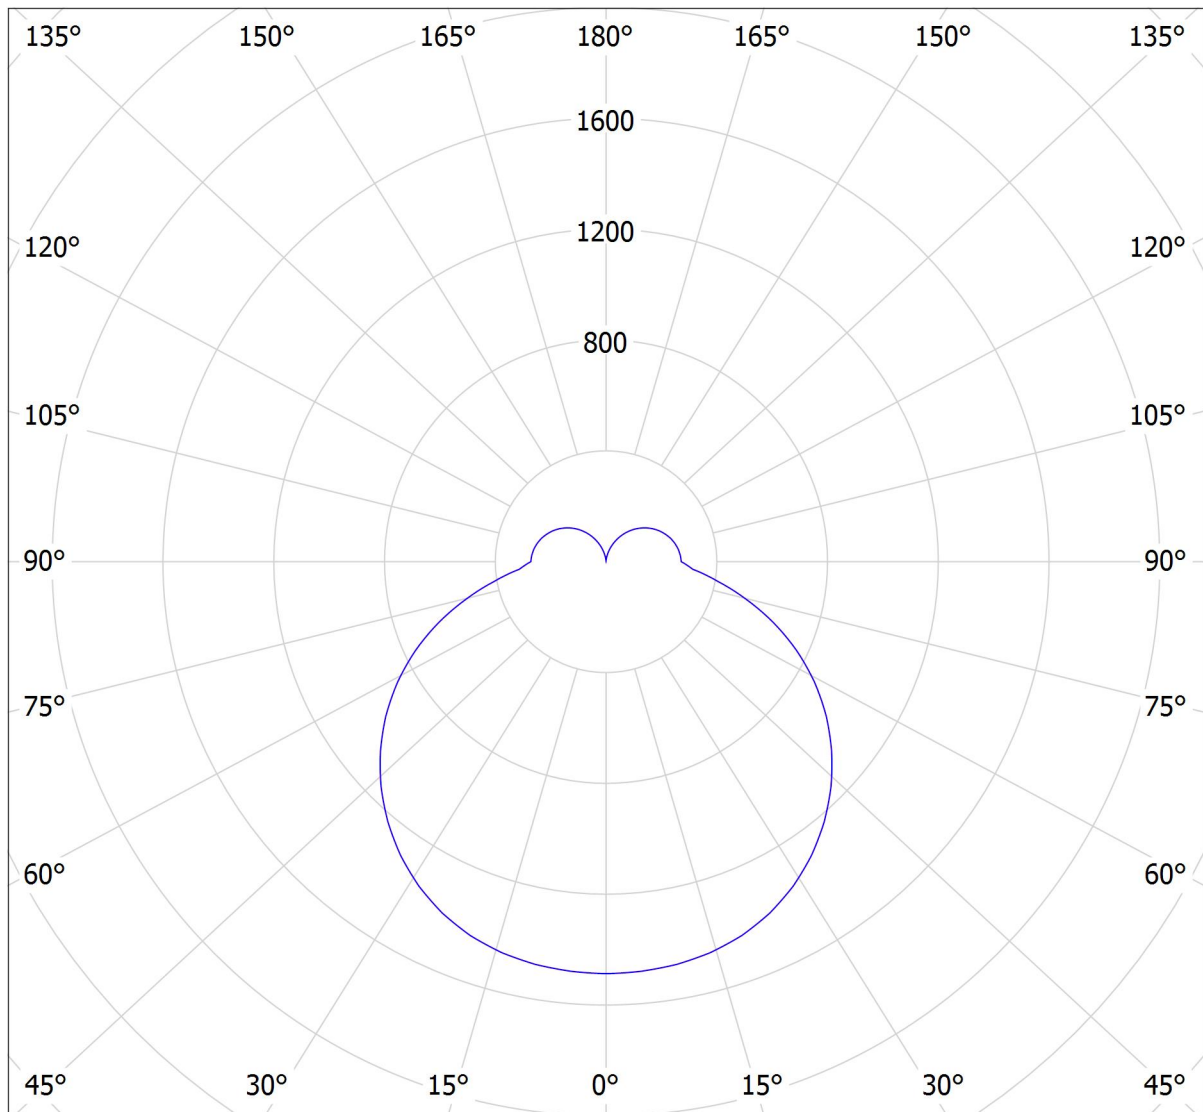

# Lucis IR.L4.900M.X IZAR R MAX LED / LDC (Polar)

Luminaire: Lucis IR.L4.900M.X IZAR R MAX LED  
Lamps: 1 x LED G6

cd  
— C0 - C180 — C90 - C270

6676 lm