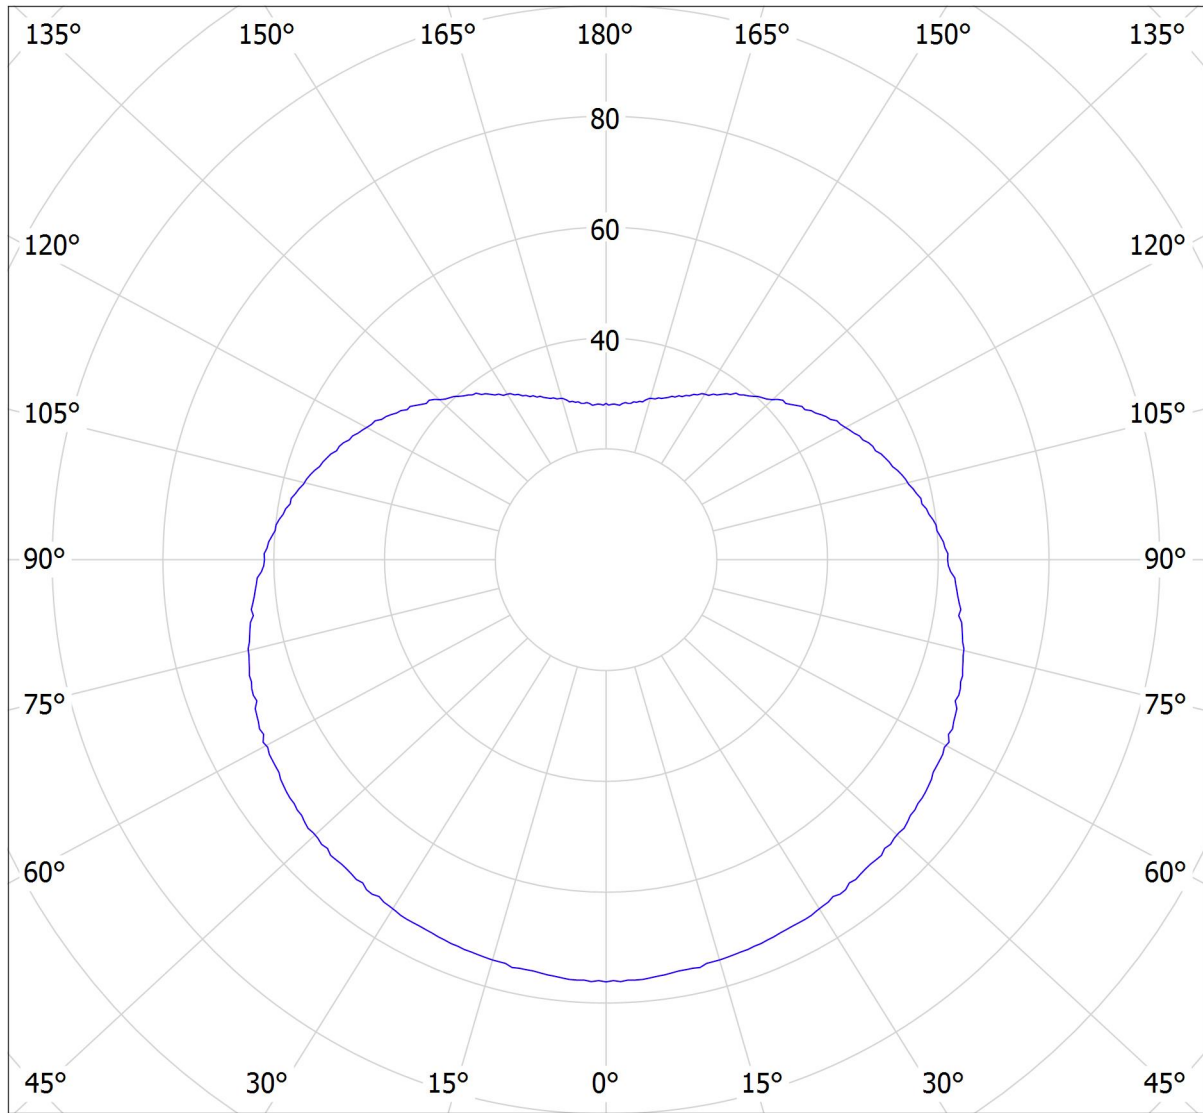

Lucis ZK2.L2.GD.61_pc(1) GEO LED / LDC (Polar)

Luminaire: Lucis ZK2.L2.GD.61_pc(1) GEO LED
Lamps: 1 x LED G6

cd
— C0 - C180 — C90 - C270

736 lm