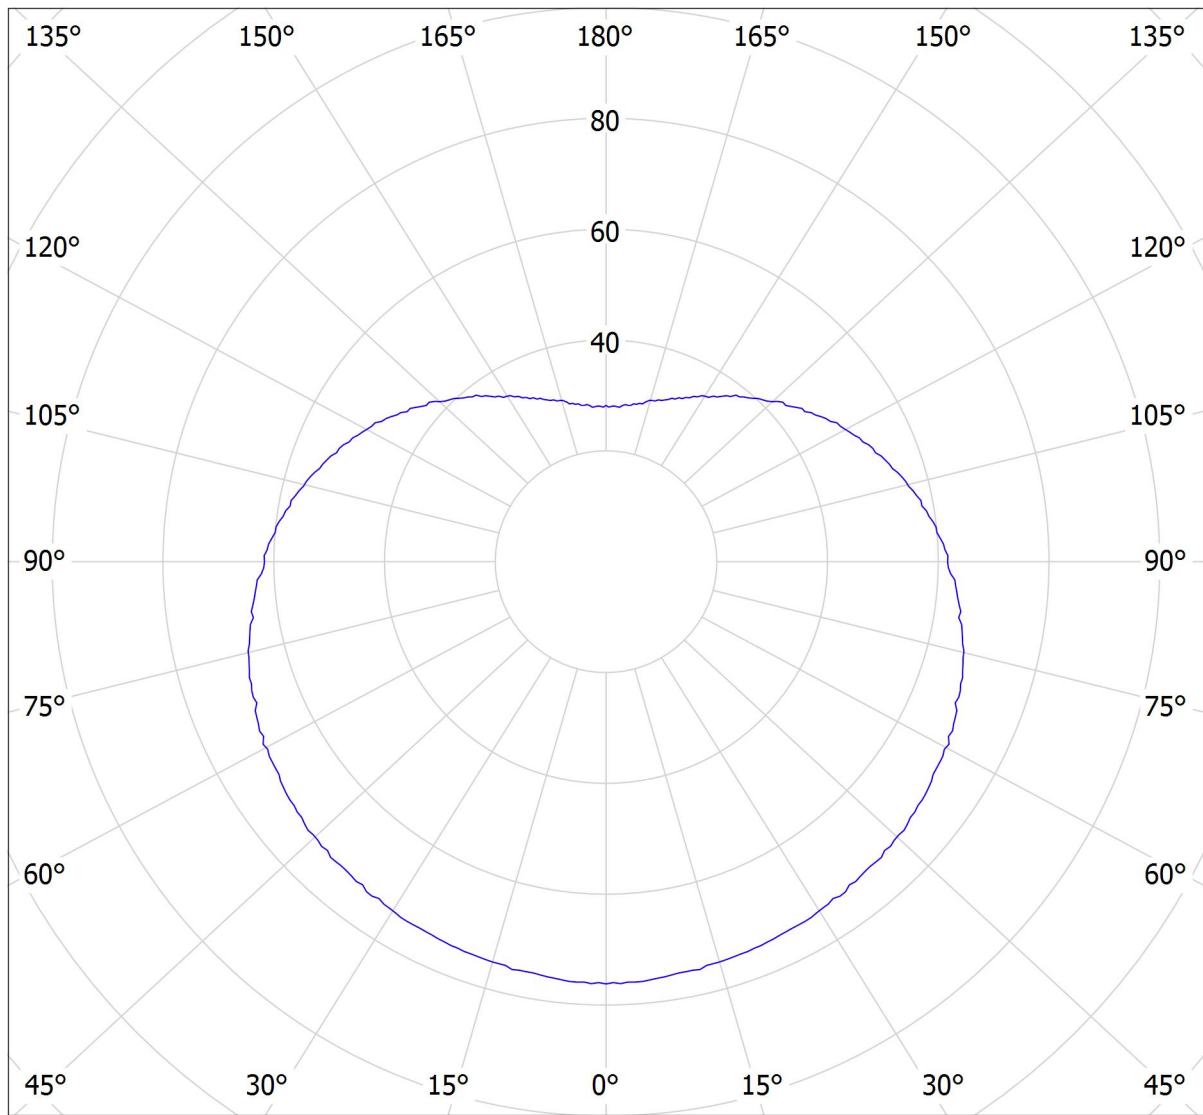

Lucis ZK2.L2.GC.61_pc(1) GEO LED / LDC (Polar)

Luminaire: Lucis ZK2.L2.GC.61_pc(1) GEO LED
Lamps: 1 x LED G6

cd
— C0 - C180 — C90 - C270

736 lm