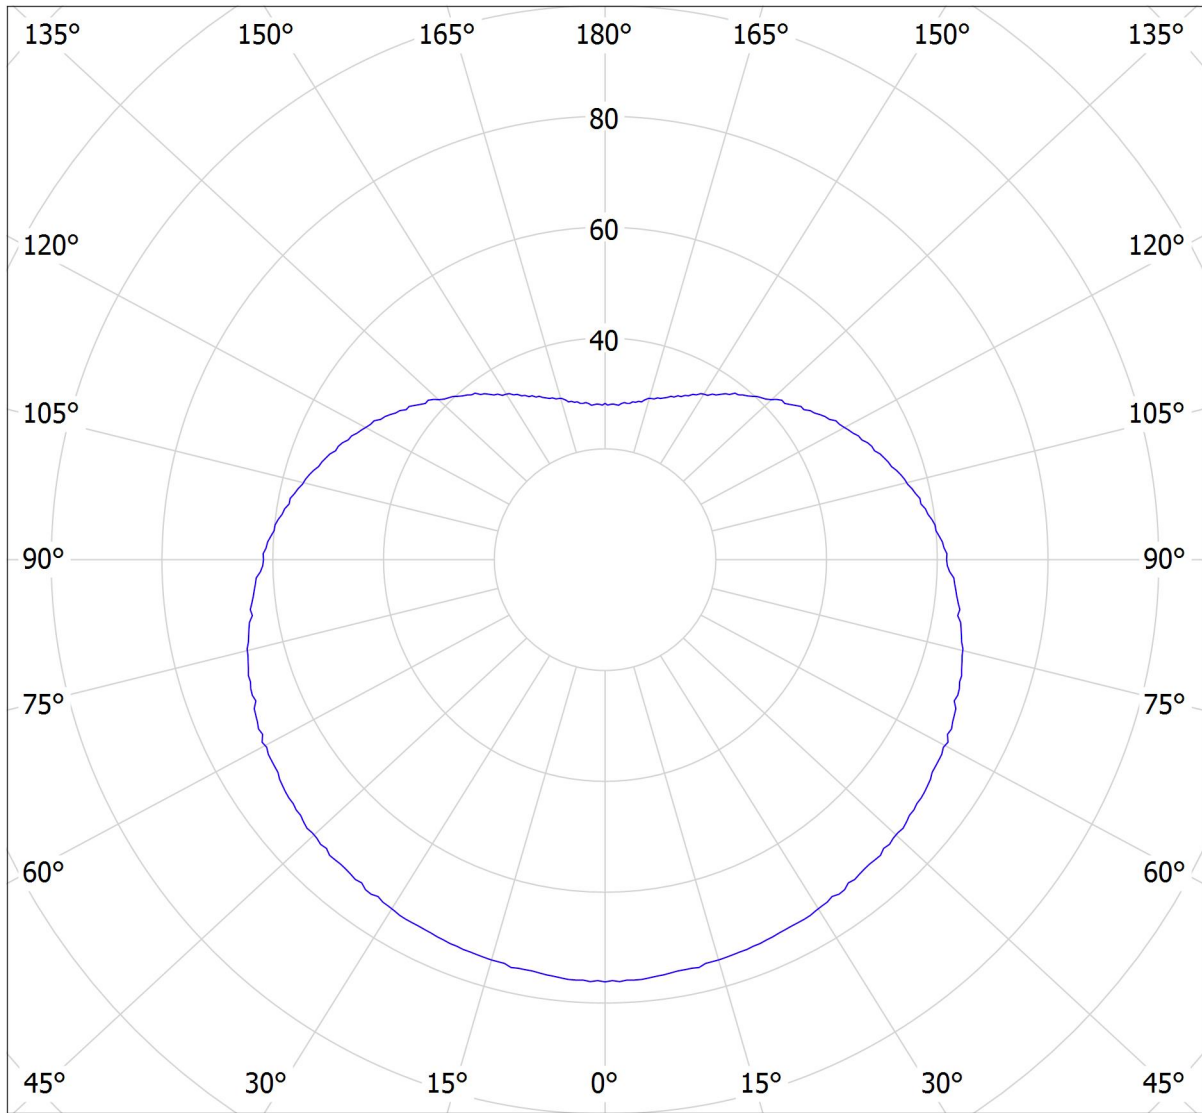

Lucis ZK2.L2.GB.61_pc(1) GEO LED / LDC (Polar)

Luminaire: Lucis ZK2.L2.GB.61_pc(1) GEO LED
Lamps: 1 x LED G6

cd
— C0 - C180 — C90 - C270

736 lm