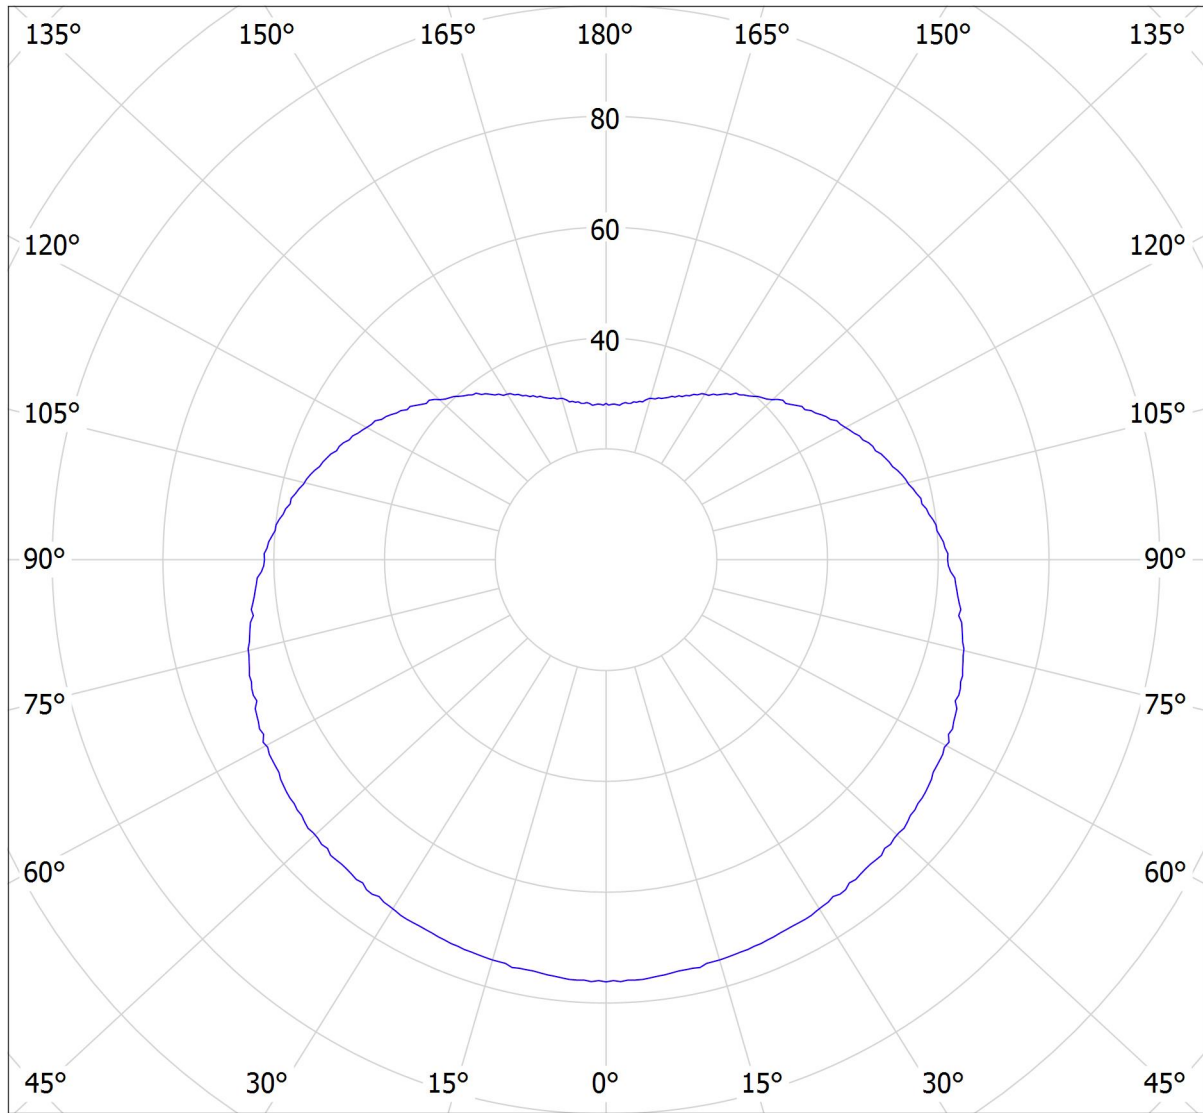

Lucis ZK2.L2.GA.61_pc(1) GEO LED / LDC (Polar)

Luminaire: Lucis ZK2.L2.GA.61_pc(1) GEO LED
Lamps: 1 x LED G6

cd
— C0 - C180 — C90 - C270

736 lm