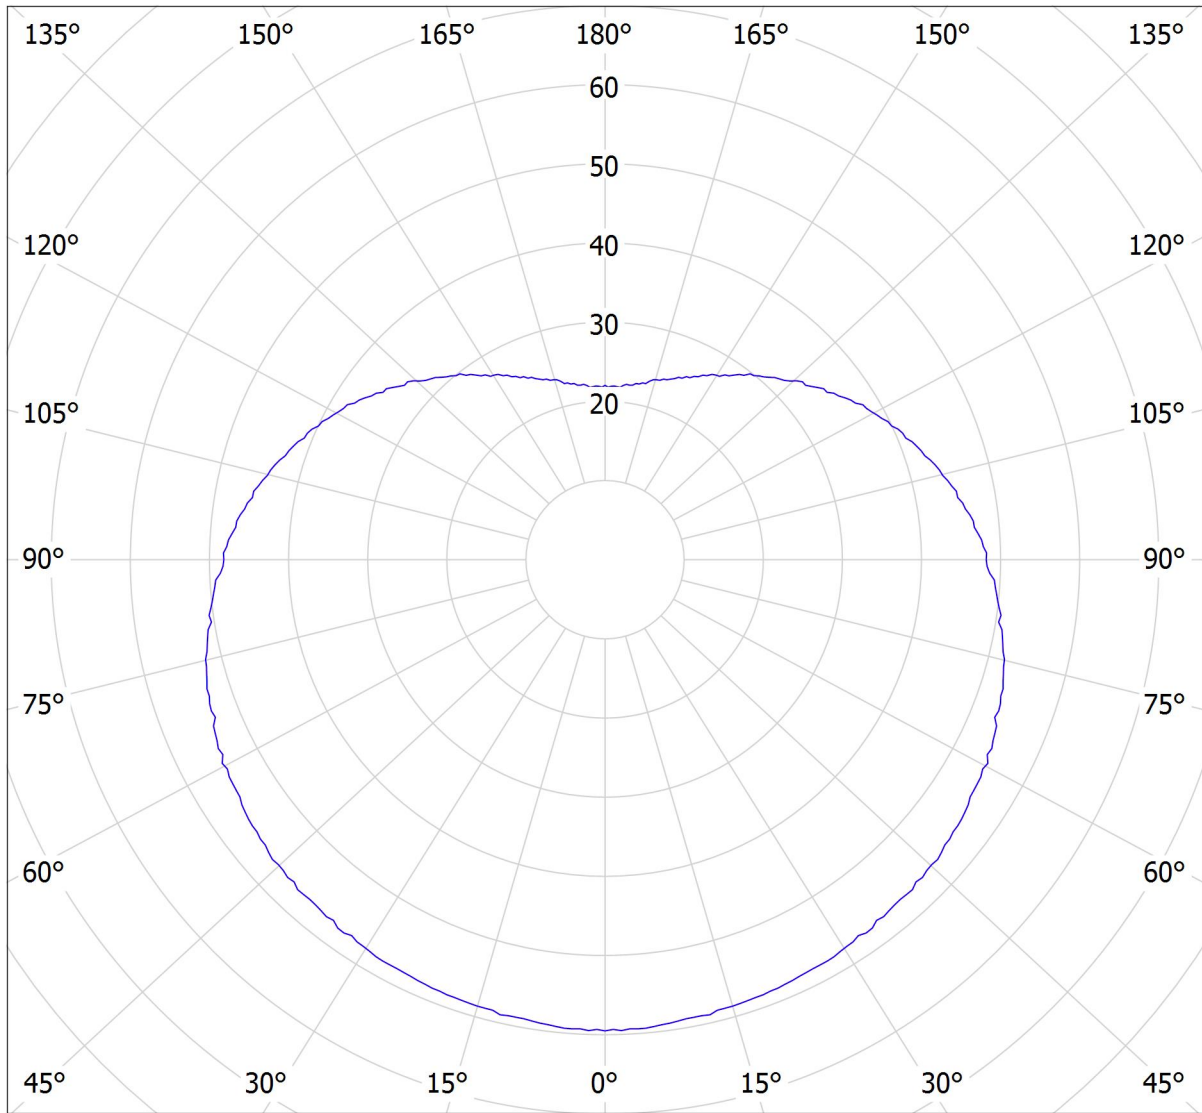

# Lucis ZK4.L1.G140.61\_pc(4) GEO LED / LDC (Polar)

Luminaire: Lucis ZK4.L1.G140.61\_pc(4) GEO LED  
Lamps: 1 x LED G6

cd  
— C0 - C180 — C90 - C270

575 lm