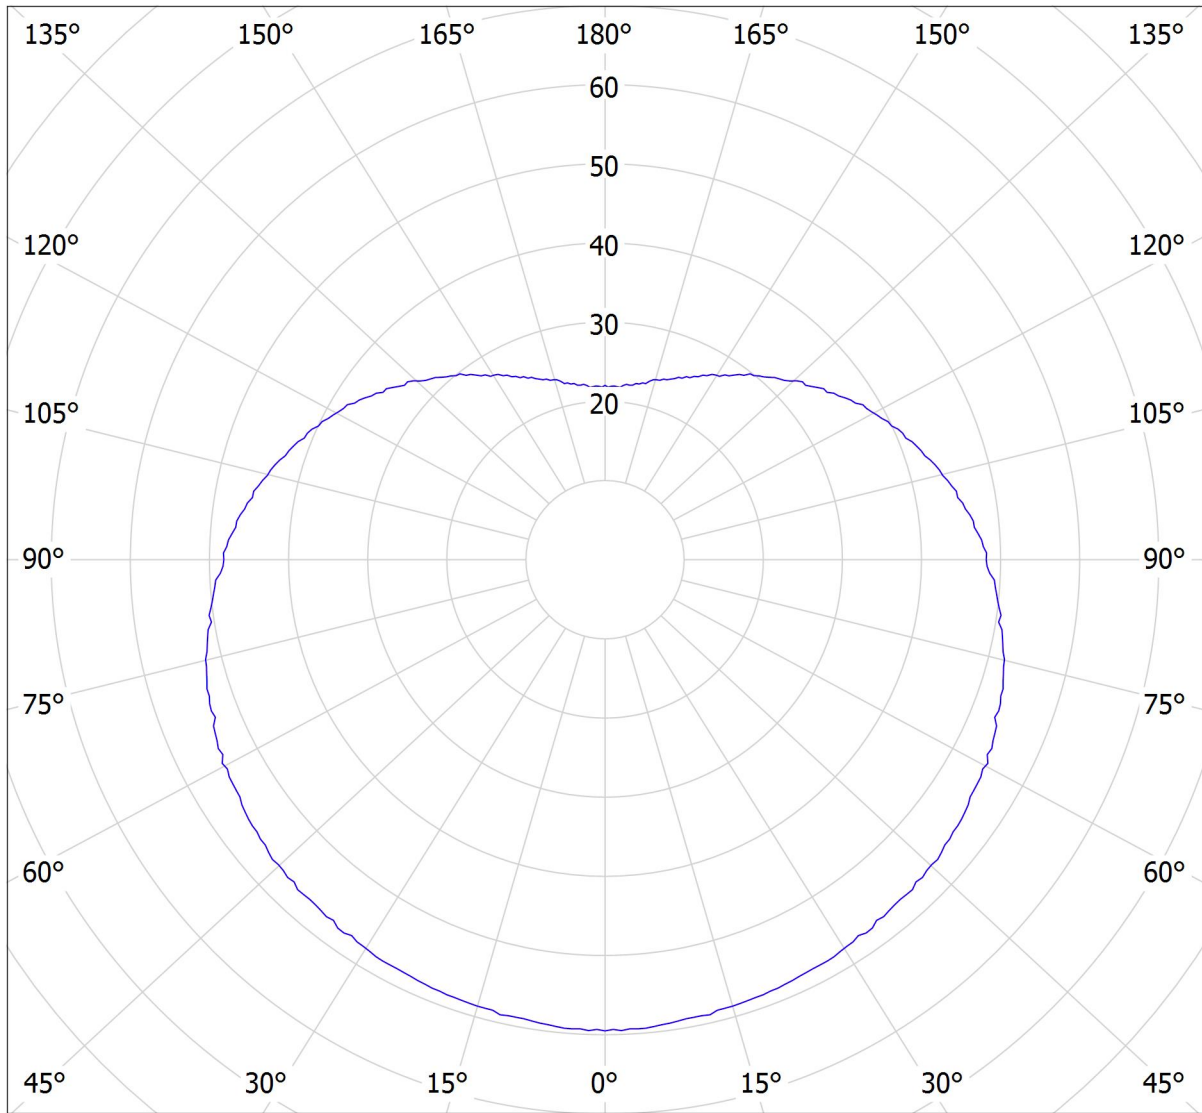

# Lucis ZK4.L1.G100.61\_pc(4) GEO LED / LDC (Polar)

Luminaire: Lucis ZK4.L1.G100.61\_pc(4) GEO LED  
Lamps: 1 x LED G6

cd  
— C0 - C180 — C90 - C270

575 lm