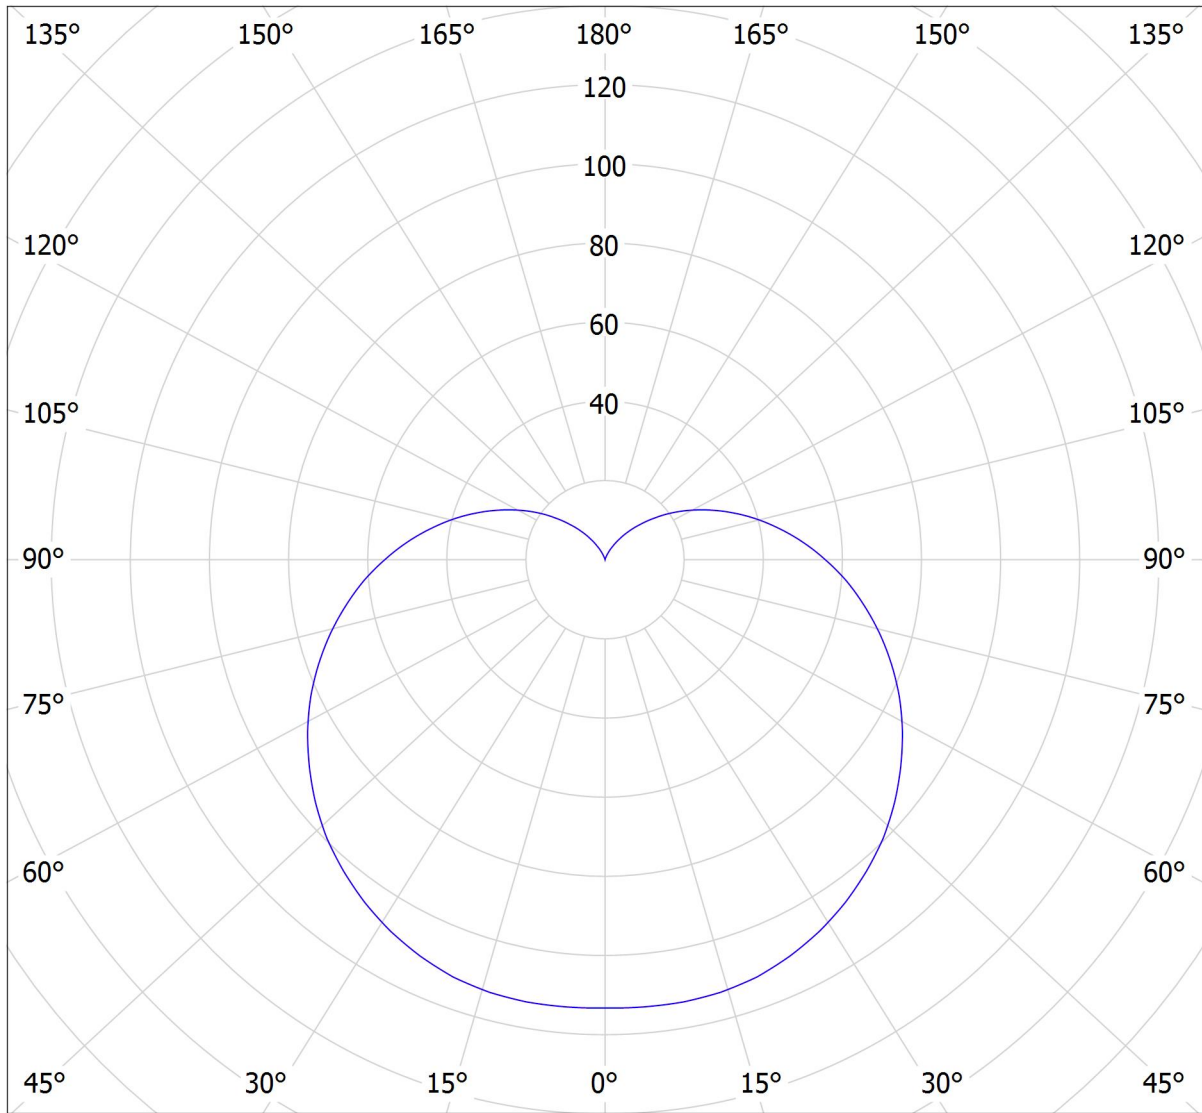

# Lucis ZL.L2.C20.X CAPSULE LED / LDC (Polar)

Luminaire: Lucis ZL.L2.C20.X CAPSULE LED  
Lamps: 1 x LED G6

cd

— C0 - C180

— C90 - C270

703 lm