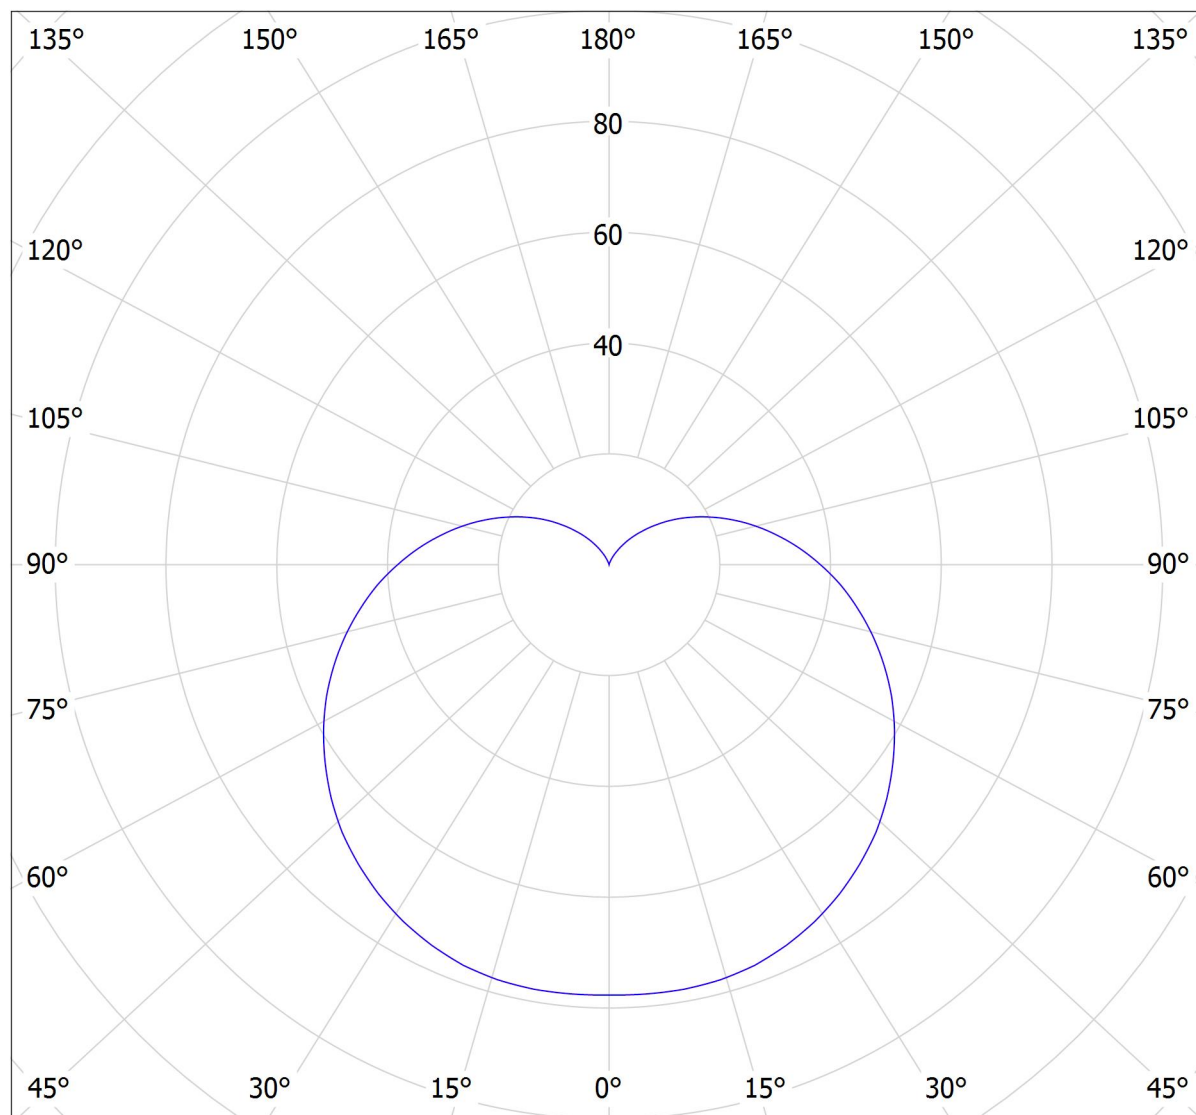

Lucis ZT.L1.S150.X SEMILUNA LED / LDC (Polar)

Luminaire: Lucis ZT.L1.S150.X SEMILUNA LED

Lamps: 1 x LED G6

cd

482 lm

— C0 - C180 — C90 - C270