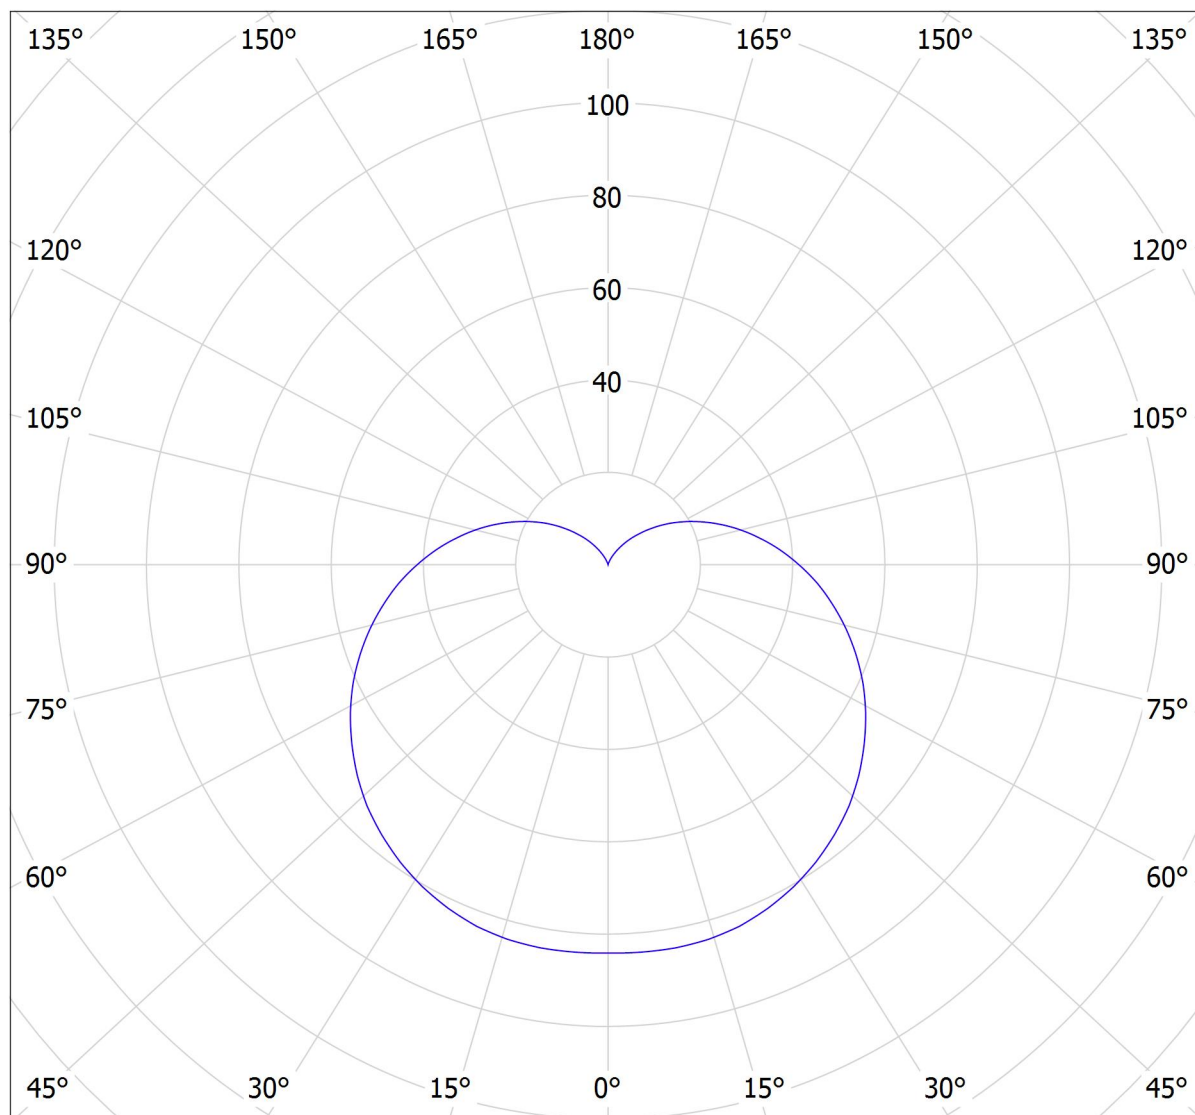

# Lucis ZT.L2.S115.X SEMILUNA LED / LDC (Polar)

Luminaire: Lucis ZT.L2.S115.X SEMILUNA LED

Lamps: 1 x LED G6

cd

522 lm

— C0 - C180 — C90 - C270