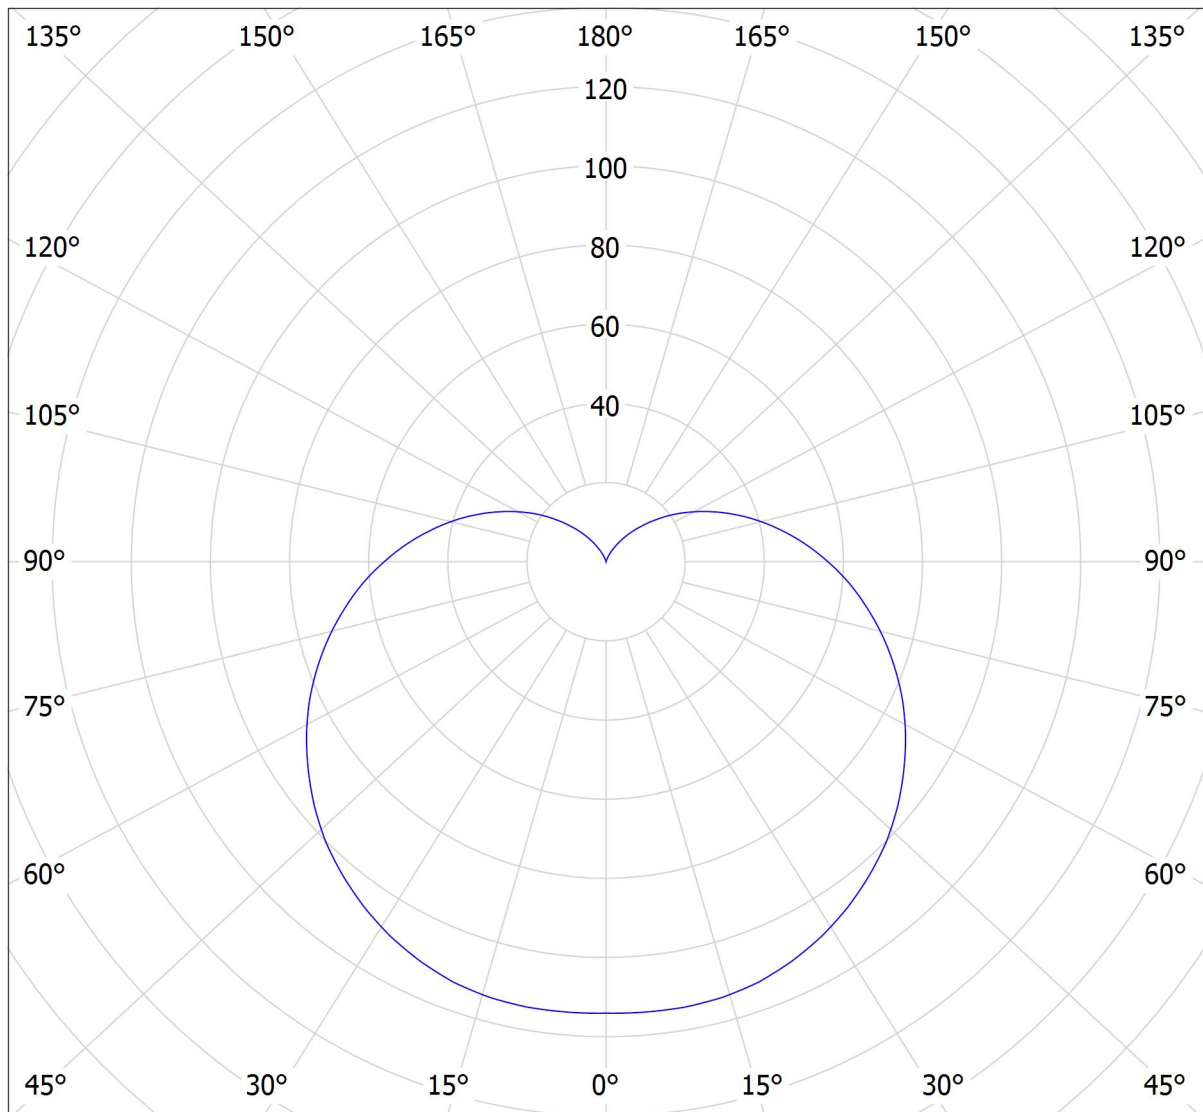

Lucis ZT6.L2.S200.X_pc(6) SEMILUNA LED / LDC (Polar)

Luminaire: Lucis ZT6.L2.S200.X_pc(6) SEMILUNA LED
Lamps: 1 x LED G6

cd
— C0 - C180 — C90 - C270

708 lm