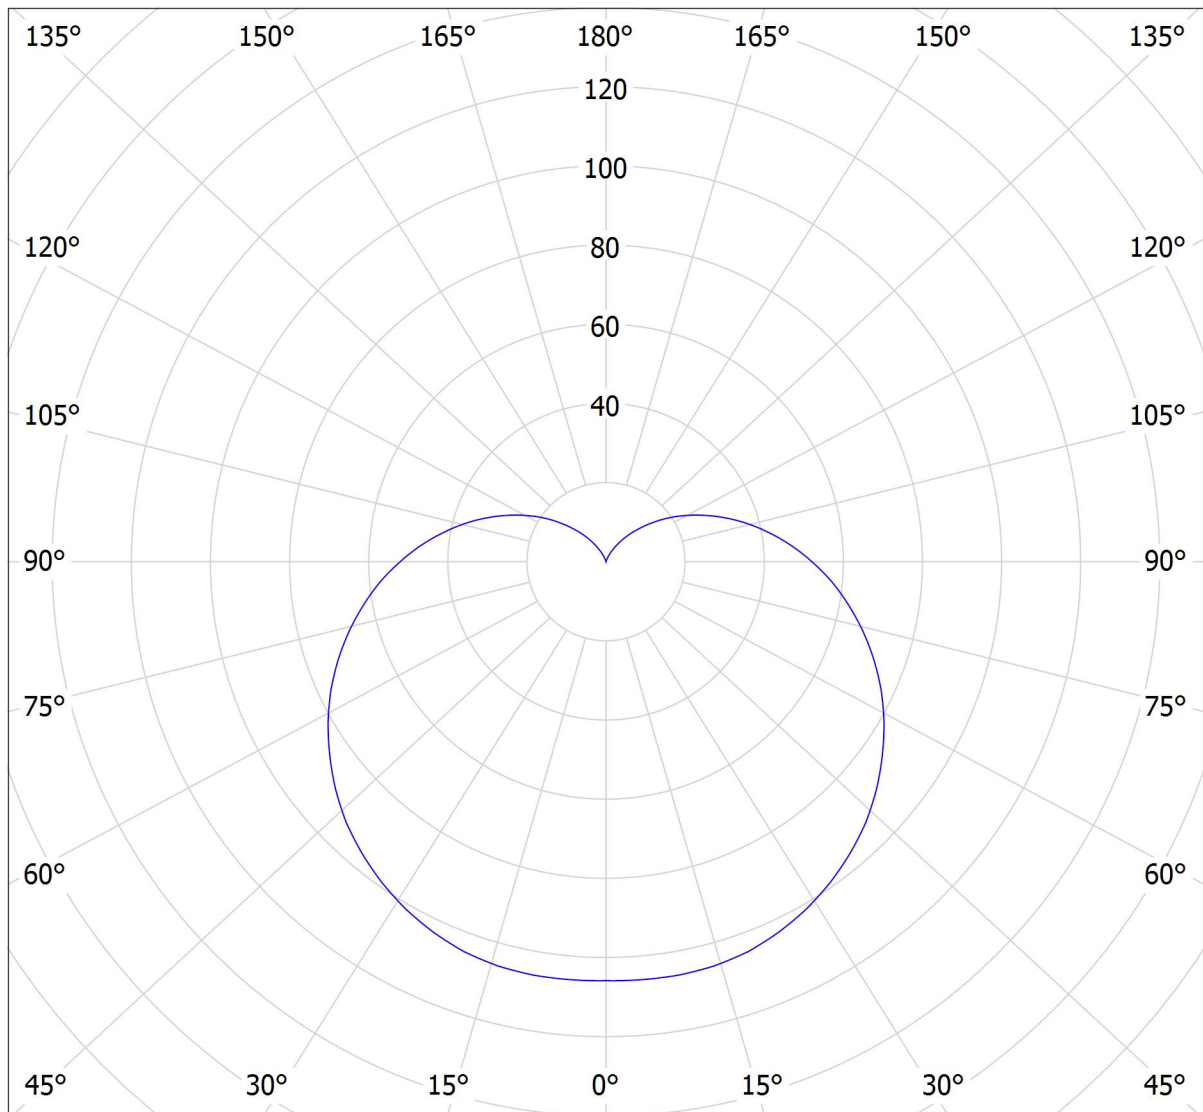

Lucis ZT6.L1.S200.X_pc(6) SEMILUNA LED / LDC (Polar)

Luminaire: Lucis ZT6.L1.S200.X_pc(6) SEMILUNA LED
Lamps: 1 x LED G6

cd

— C0 - C180

— C90 - C270

657 lm