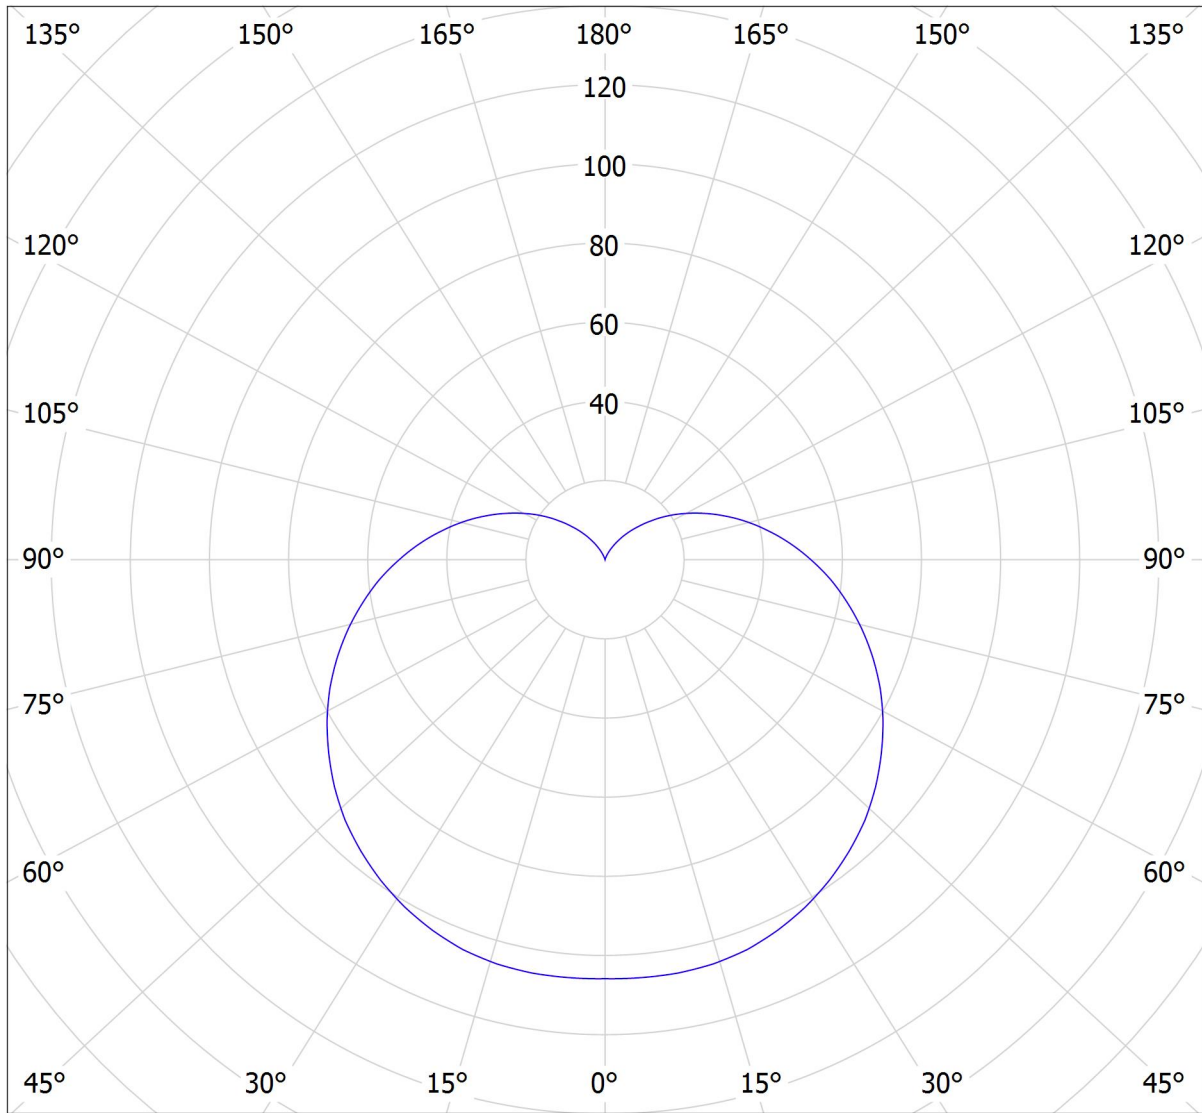

Lucis ZT4.L1.S200.X_pc(4) SEMILUNA LED / LDC (Polar)

Luminaire: Lucis ZT4.L1.S200.X_pc(4) SEMILUNA LED
Lamps: 1 x LED G6

cd

— C0 - C180

— C90 - C270

657 lm