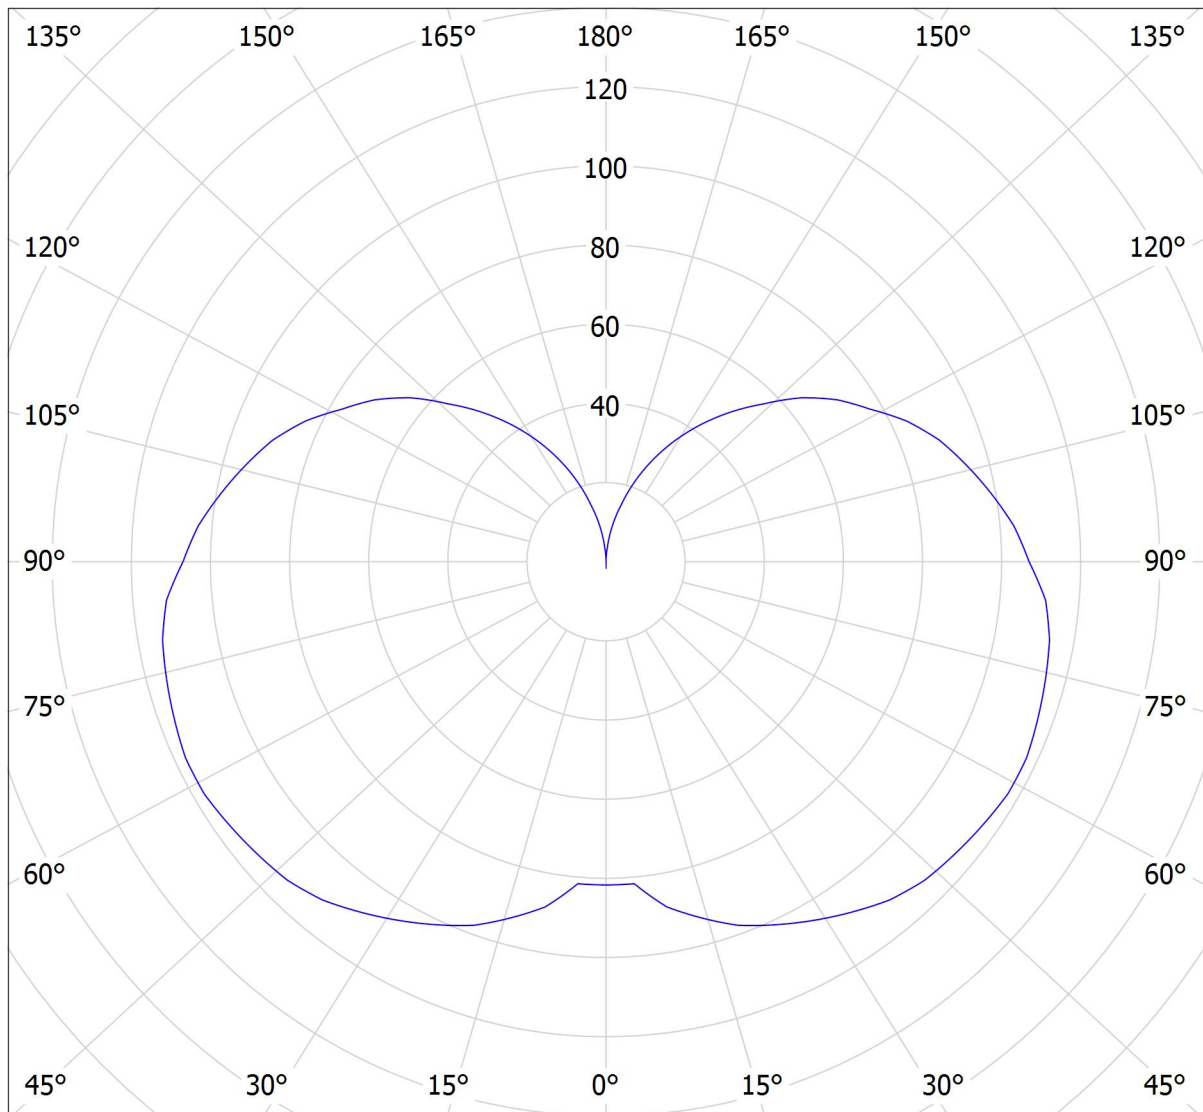

Lucis ZT.L1.R19.X RETRO LED / LDC (Polar)

Luminaire: Lucis ZT.L1.R19.X RETRO LED
Lamps: 1 x LED G6

cd
— C0 - C180 — C90 - C270

1150 lm