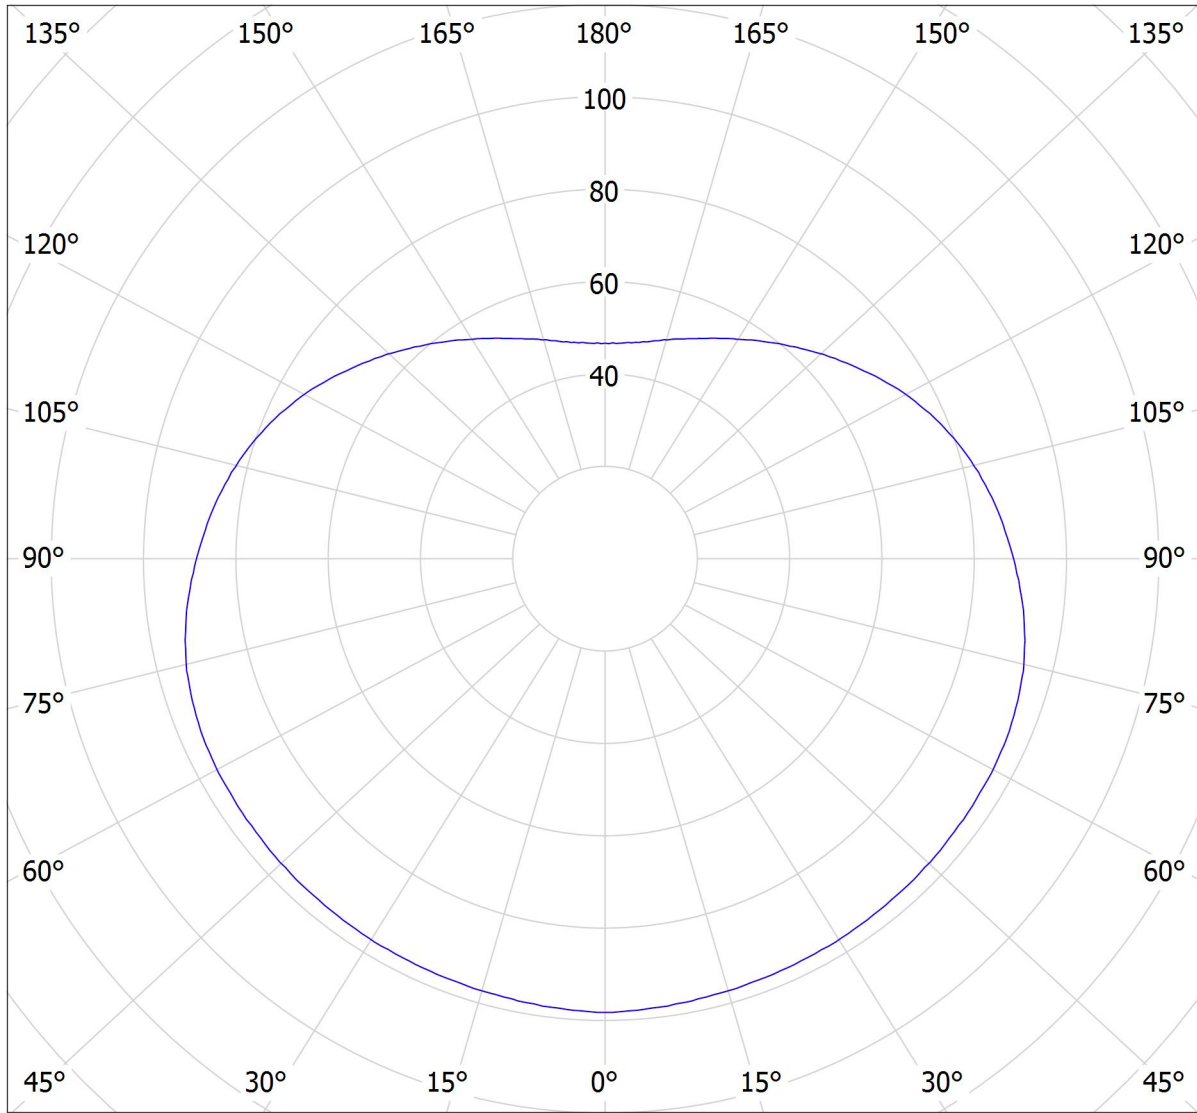

Lucis ZTR.L2.200.X POLARIS ZTR LED / LDC (Polar)

Luminaire: Lucis ZTR.L2.200.X POLARIS ZTR LED

Lamps: 1 x LED G6

cd

1044 lm

— C0 - C180 — C90 - C270