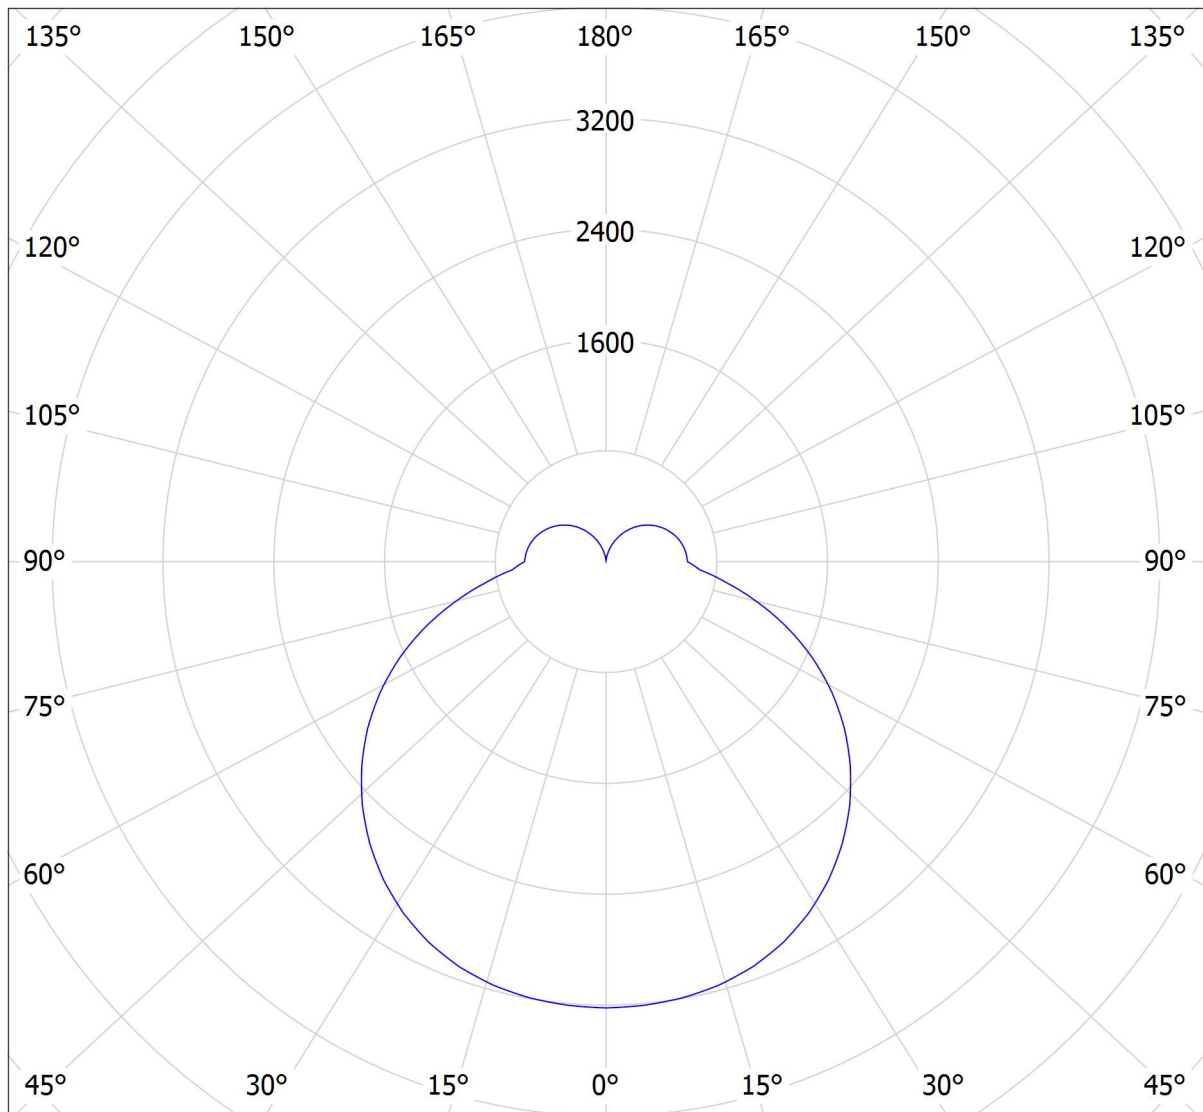

Lucis ZL4.IR.L4.1500M.X IZAR R MAX LED / LDC (Polar)

Luminaire: Lucis ZL4.IR.L4.1500M.X IZAR R MAX LED
Lamps: 1 x LED G6

cd

— C0 - C180

— C90 - C270

14460 lm