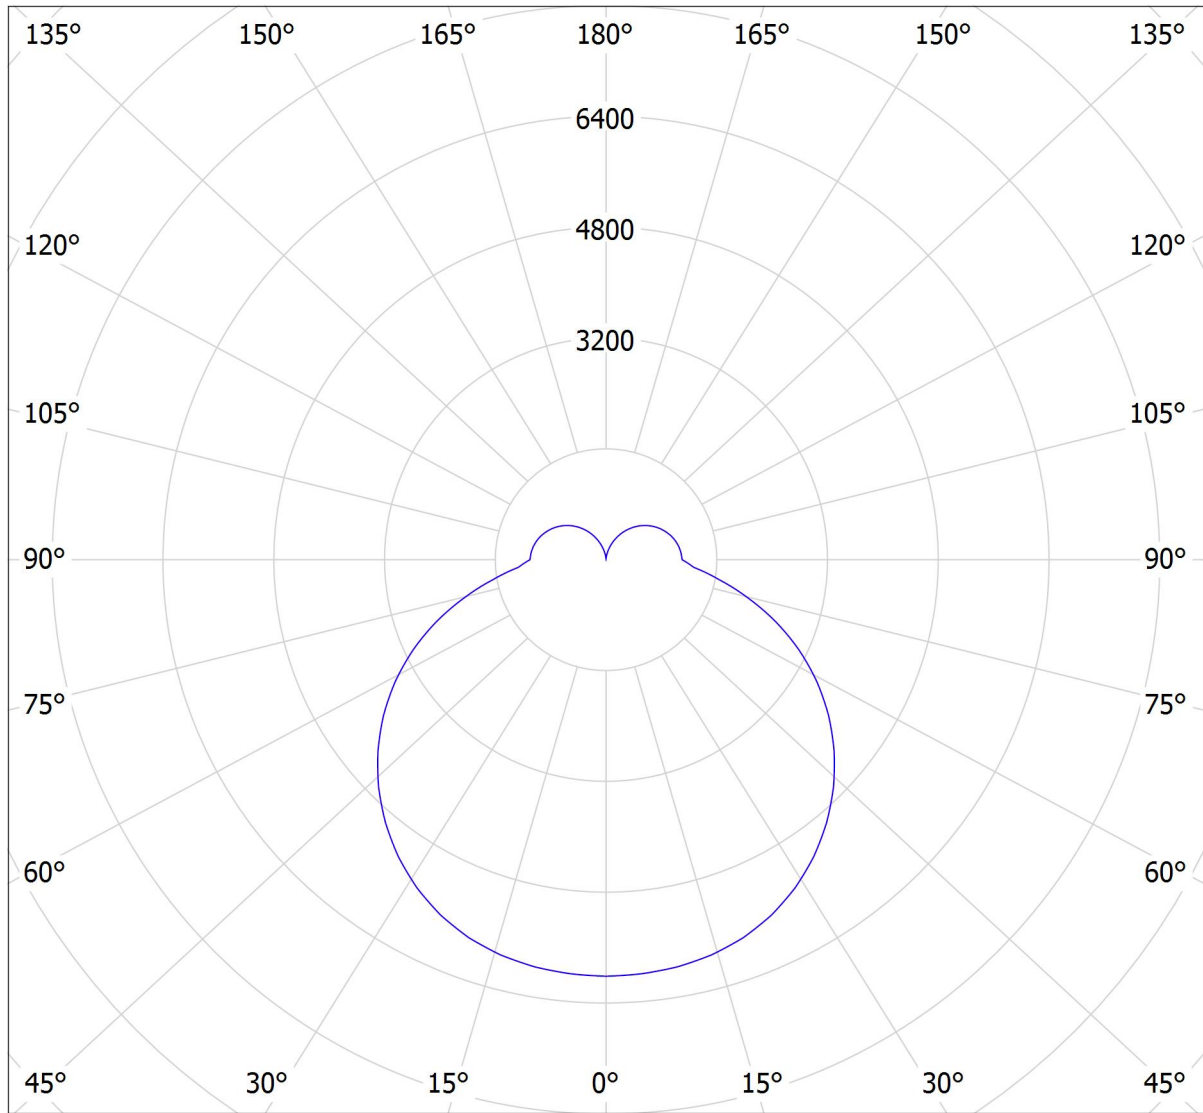

Lucis ZL4.IR.L1.1500M.X IZAR R MAX LED / LDC (Polar)

Luminaire: Lucis ZL4.IR.L1.1500M.X IZAR R MAX LED
Lamps: 1 x LED G6

cd
— C0 - C180 — C90 - C270

26997 lm