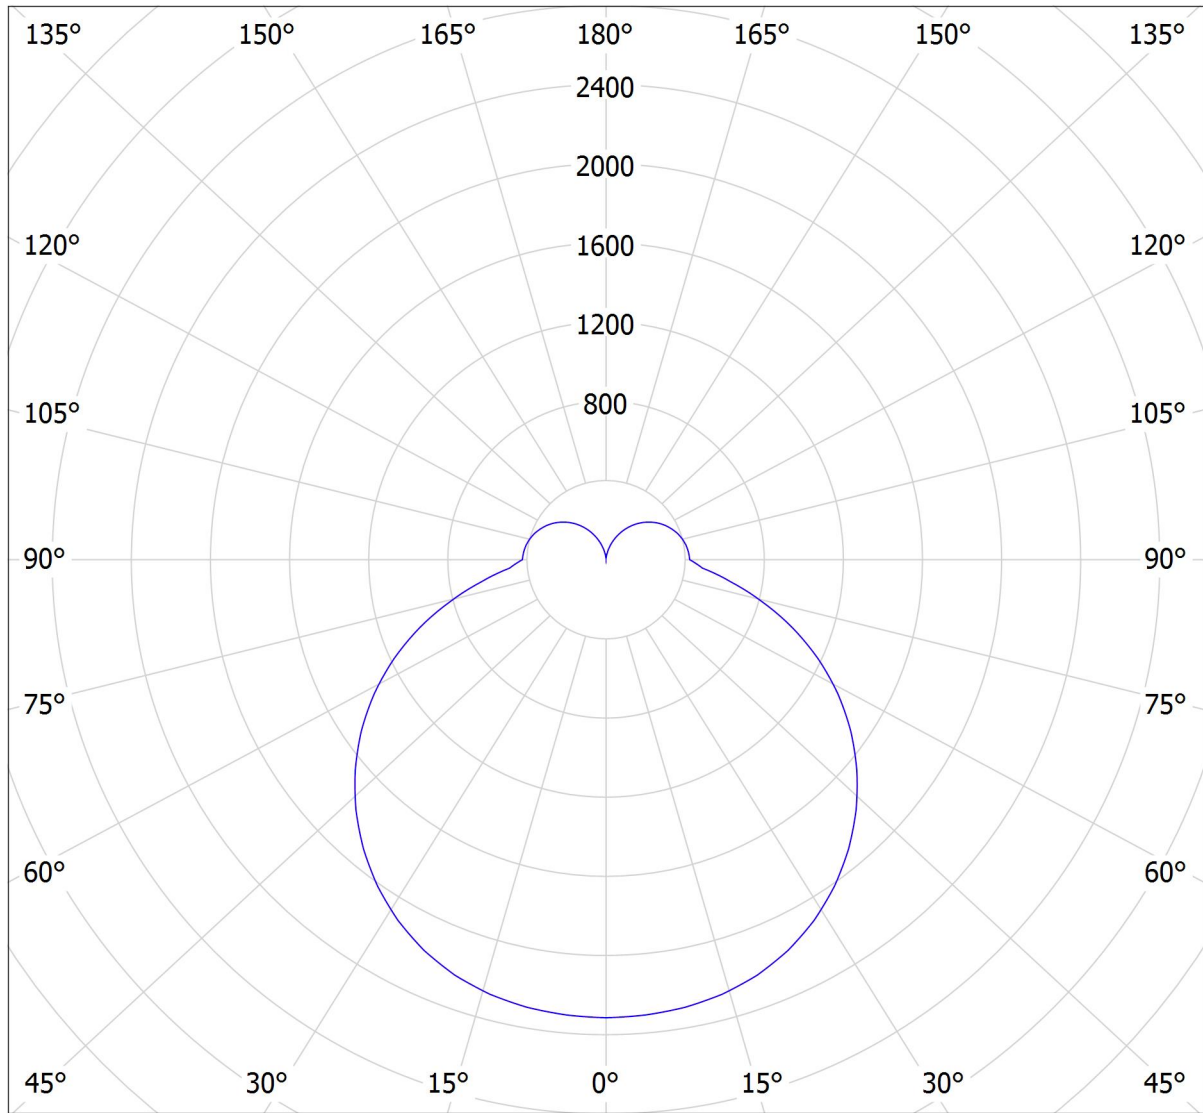

Lucis ZL4.IR.L3.1200M.X IZAR R MAX LED / LDC (Polar)

Luminaire: Lucis ZL4.IR.L3.1200M.X IZAR R MAX LED
Lamps: 1 x LED G6

cd
— C0 - C180 — C90 - C270

10391 lm