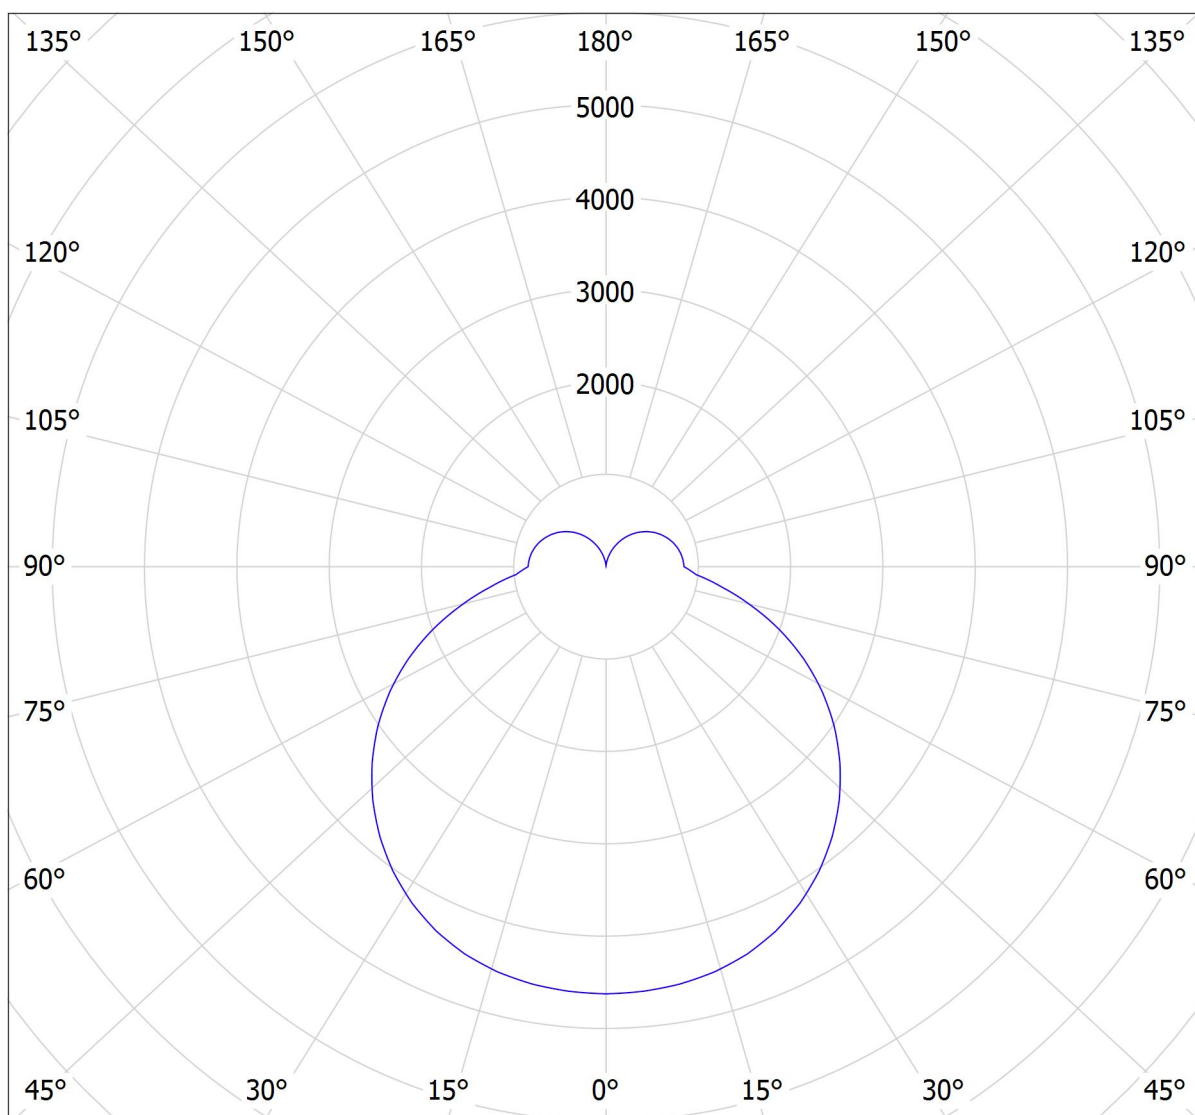

## Lucis ZL4.IR.L1.1200M.X IZAR R MAX LED / LDC (Polar)

Luminaire: Lucis ZL4.IR.L1.1200M.X IZAR R MAX LED  
Lamps: 1 x LED G6

cd

— C0 - C180

— C90 - C270

20765 lm