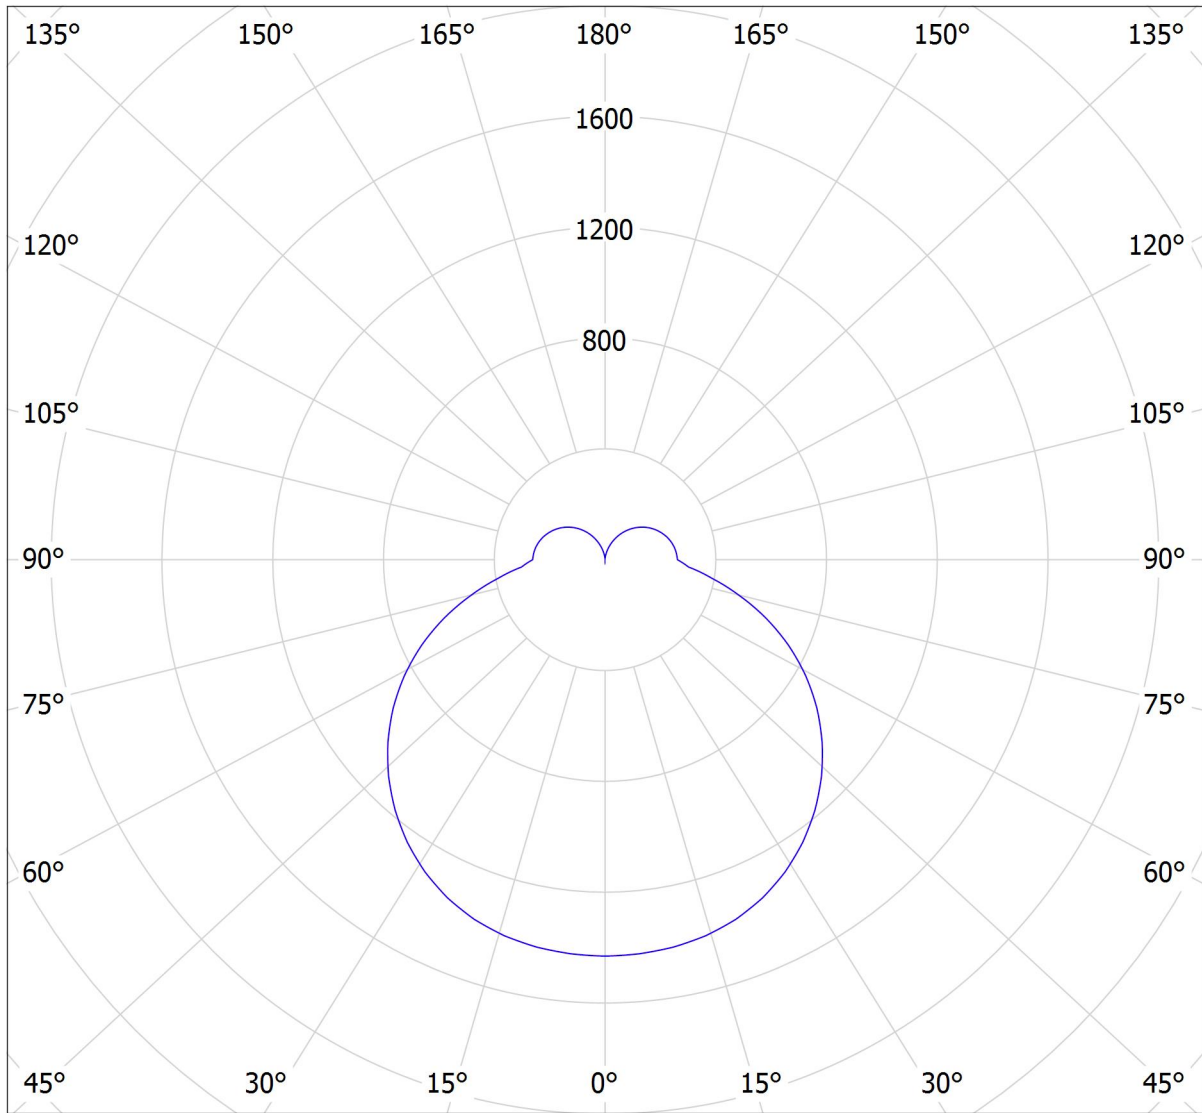

# Lucis ZL4.IR.L3.900M.X IZAR R MAX LED / LDC (Polar)

Luminaire: Lucis ZL4.IR.L3.900M.X IZAR R MAX LED  
Lamps: 1 x LED G6

cd

— C0 - C180

— C90 - C270

6424 lm