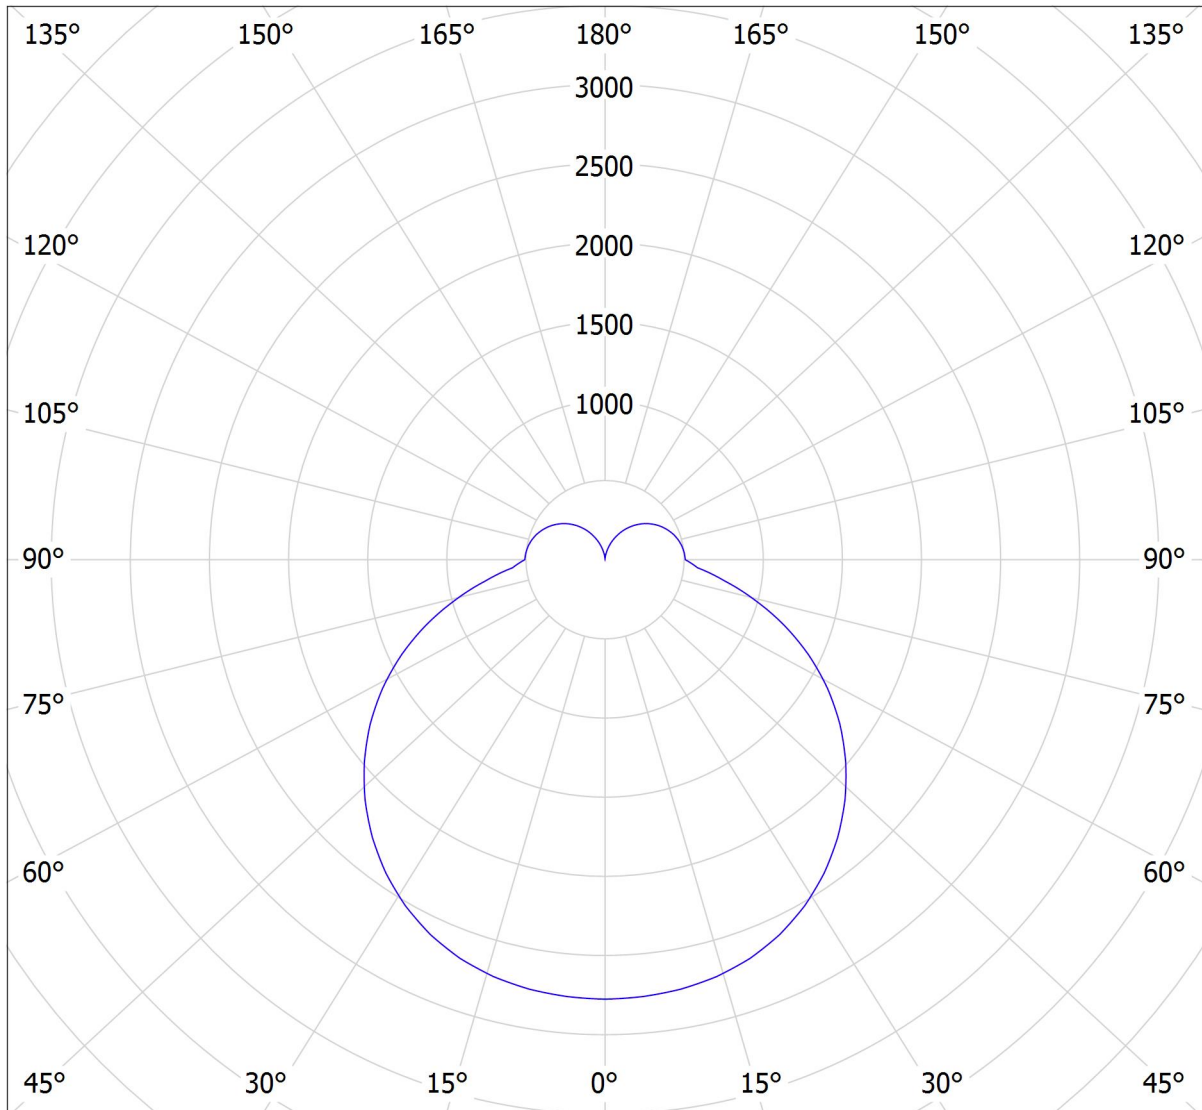

Lucis ZL4.IR.L1.900M.X IZAR R MAX LED / LDC (Polar)

Luminaire: Lucis ZL4.IR.L1.900M.X IZAR R MAX LED
Lamps: 1 x LED G6

cd

— C0 - C180

— C90 - C270

12463 lm