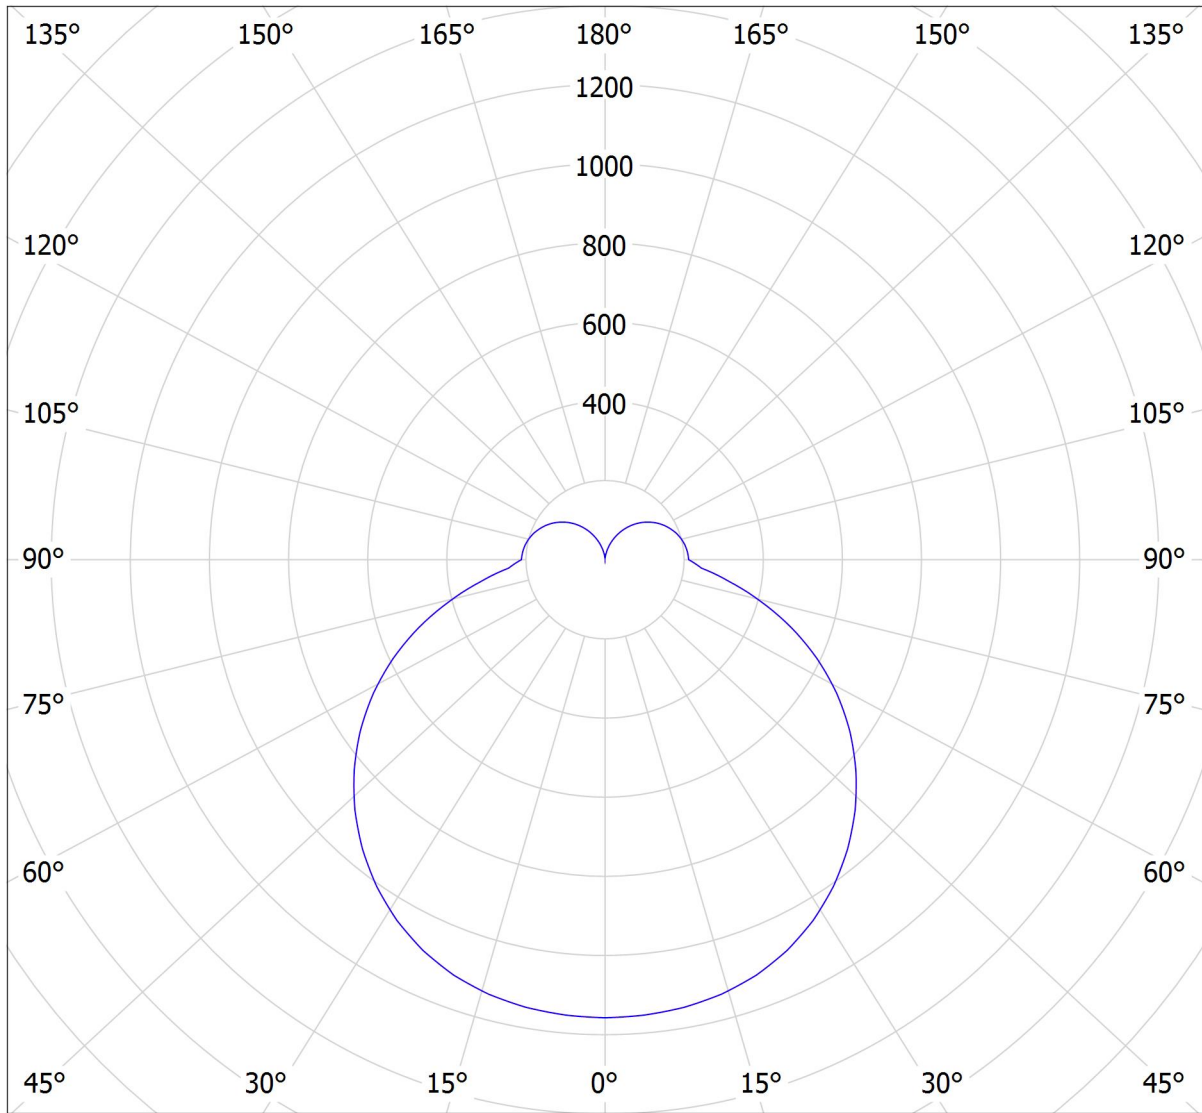

Lucis ZL4.IR.L3.700M.X IZAR R MAX LED / LDC (Polar)

Luminaire: Lucis ZL4.IR.L3.700M.X IZAR R MAX LED
Lamps: 1 x LED G6

cd
— C0 - C180 — C90 - C270

5196 lm