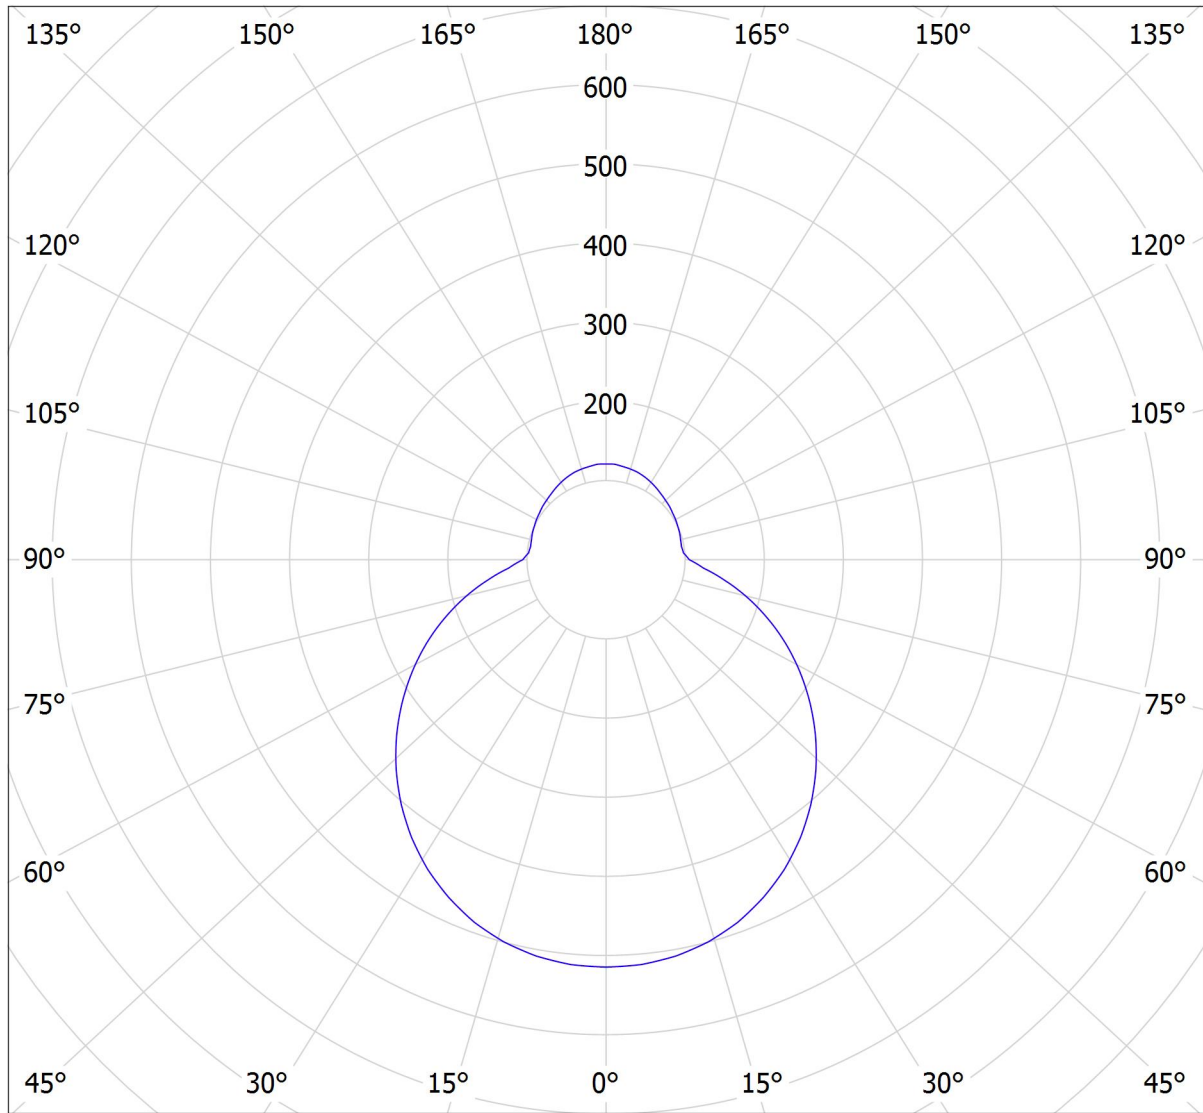

### Lucis S0.K4.B50 BOWL LED / LDC (Polar)

Luminaire: Lucis S0.K4.B50 BOWL LED  
Lamps: 1 x LED G6

cd

— C0 - C180    — C90 - C270

2481 lm