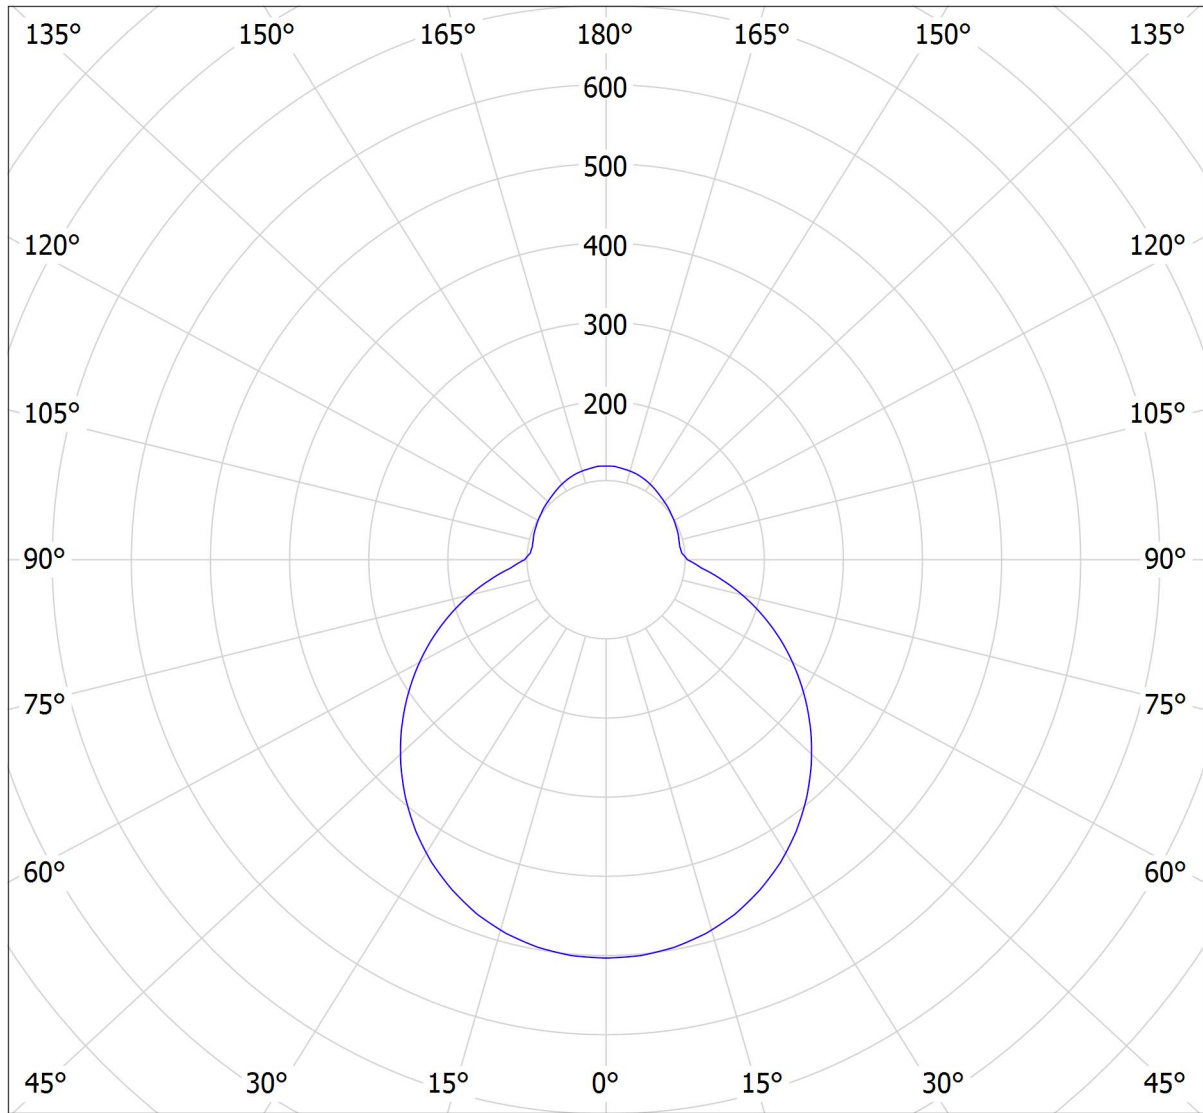

Operator
Telephone
Fax
e-Mail

Lucis S0.K3.B50 BOWL LED / LDC (Polar)

Luminaire: Lucis S0.K3.B50 BOWL LED
Lamps: 1 x LED G6

cd

— C0 - C180 — C90 - C270

2426 lm