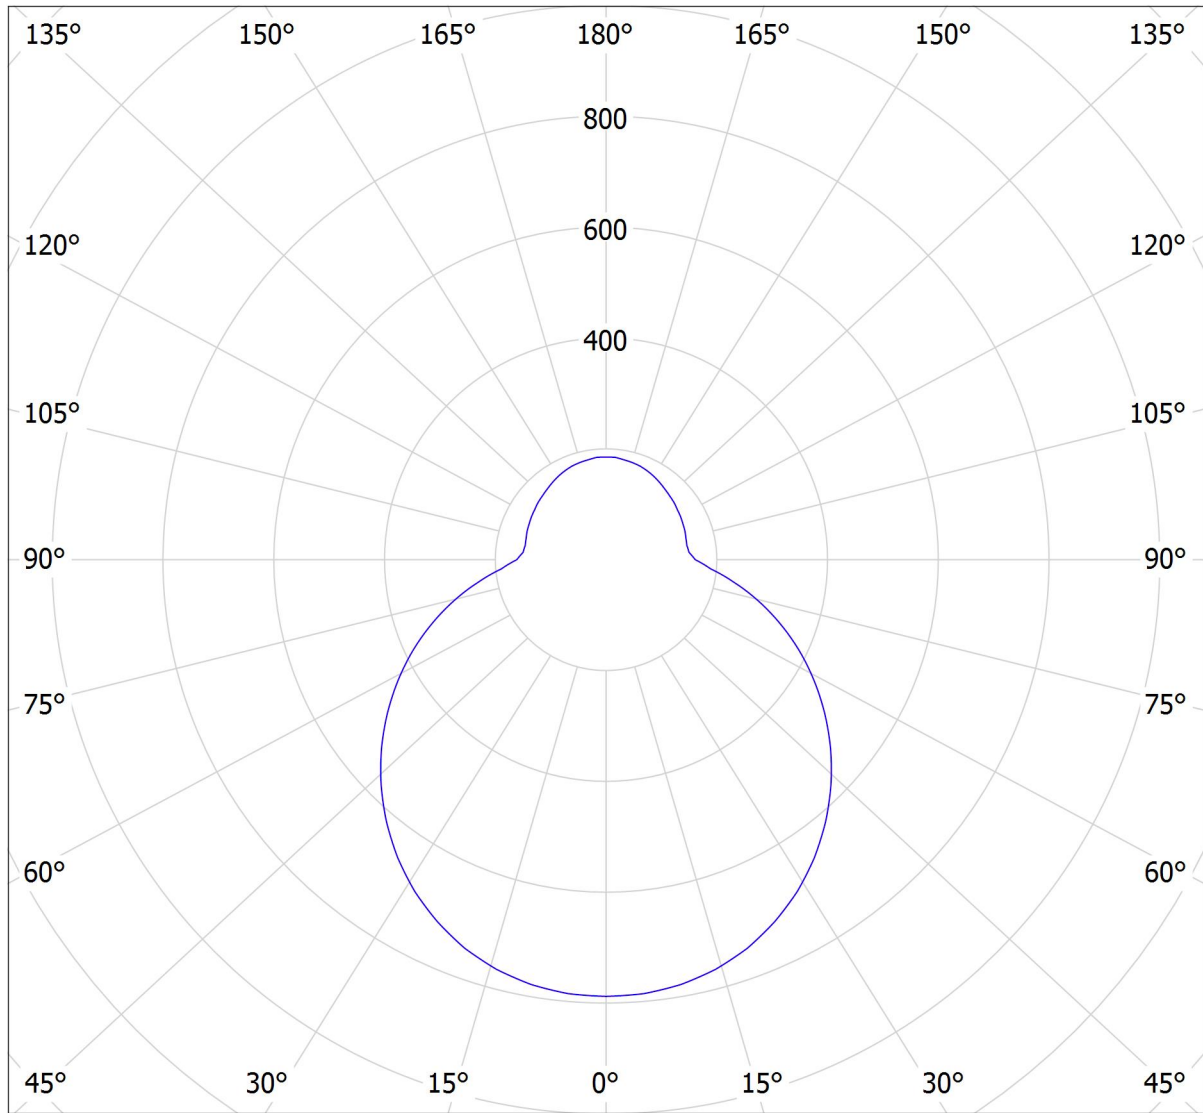

Operator
Telephone
Fax
e-Mail

Lucis S0.K2.B50 BOWL LED / LDC (Polar)

Luminaire: Lucis S0.K2.B50 BOWL LED
Lamps: 1 x LED G6

cd

— C0 - C180 — C90 - C270

3799 lm