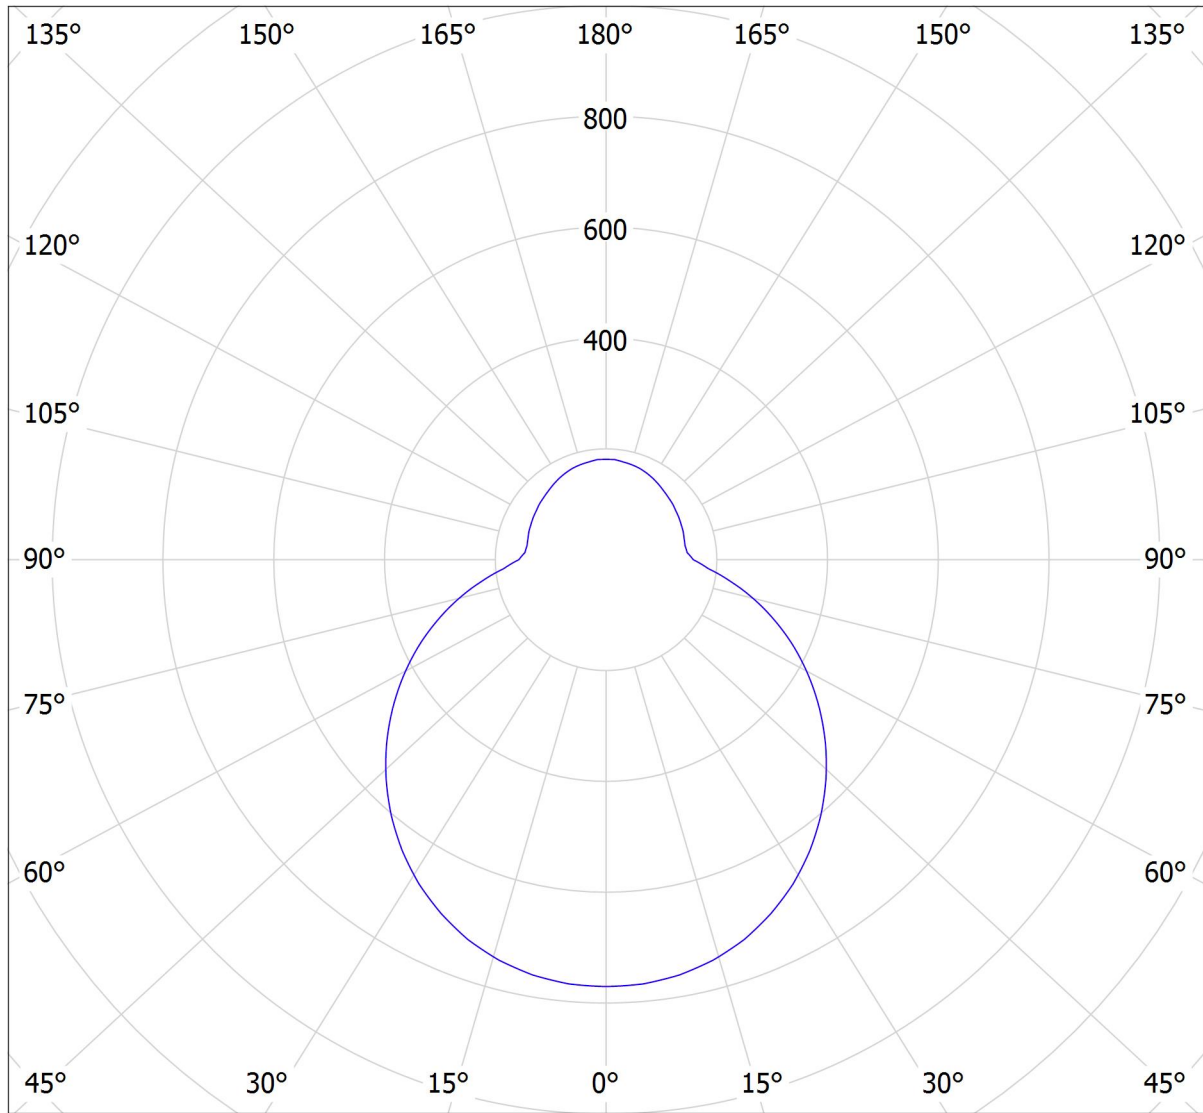

Operator
Telephone
Fax
e-Mail

Lucis S0.K1.B50 BOWL LED / LDC (Polar)

Luminaire: Lucis S0.K1.B50 BOWL LED
Lamps: 1 x LED G6

cd

3714 lm

— C0 - C180 — C90 - C270