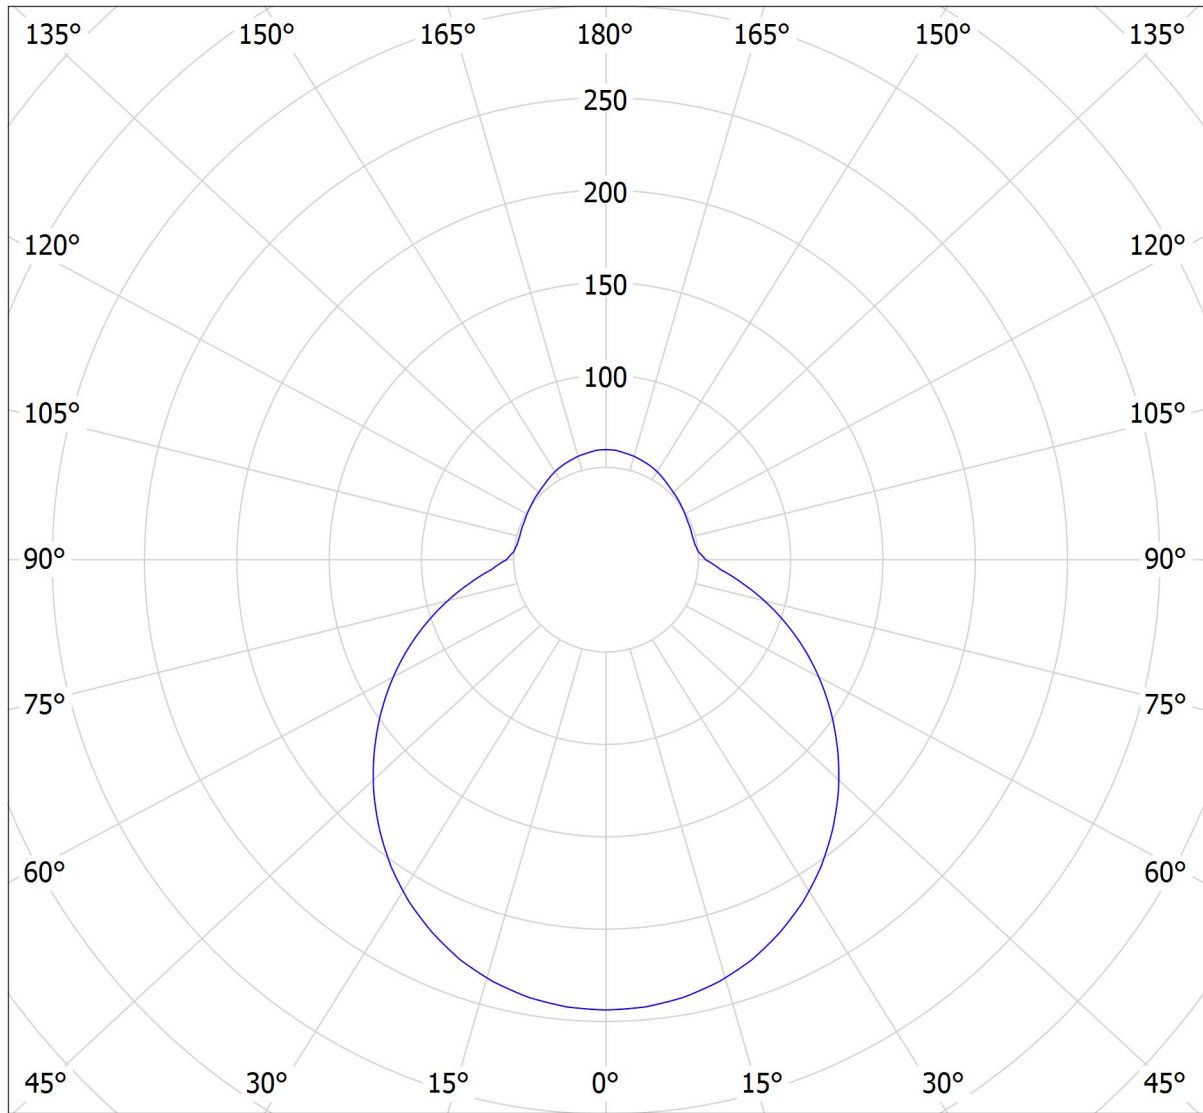

### Lucis S0.K4.B45 BOWL LED / LDC (Polar)

Luminaire: Lucis S0.K4.B45 BOWL LED  
Lamps: 1 x LED G6

cd

— C0 - C180 — C90 - C270

1196 lm