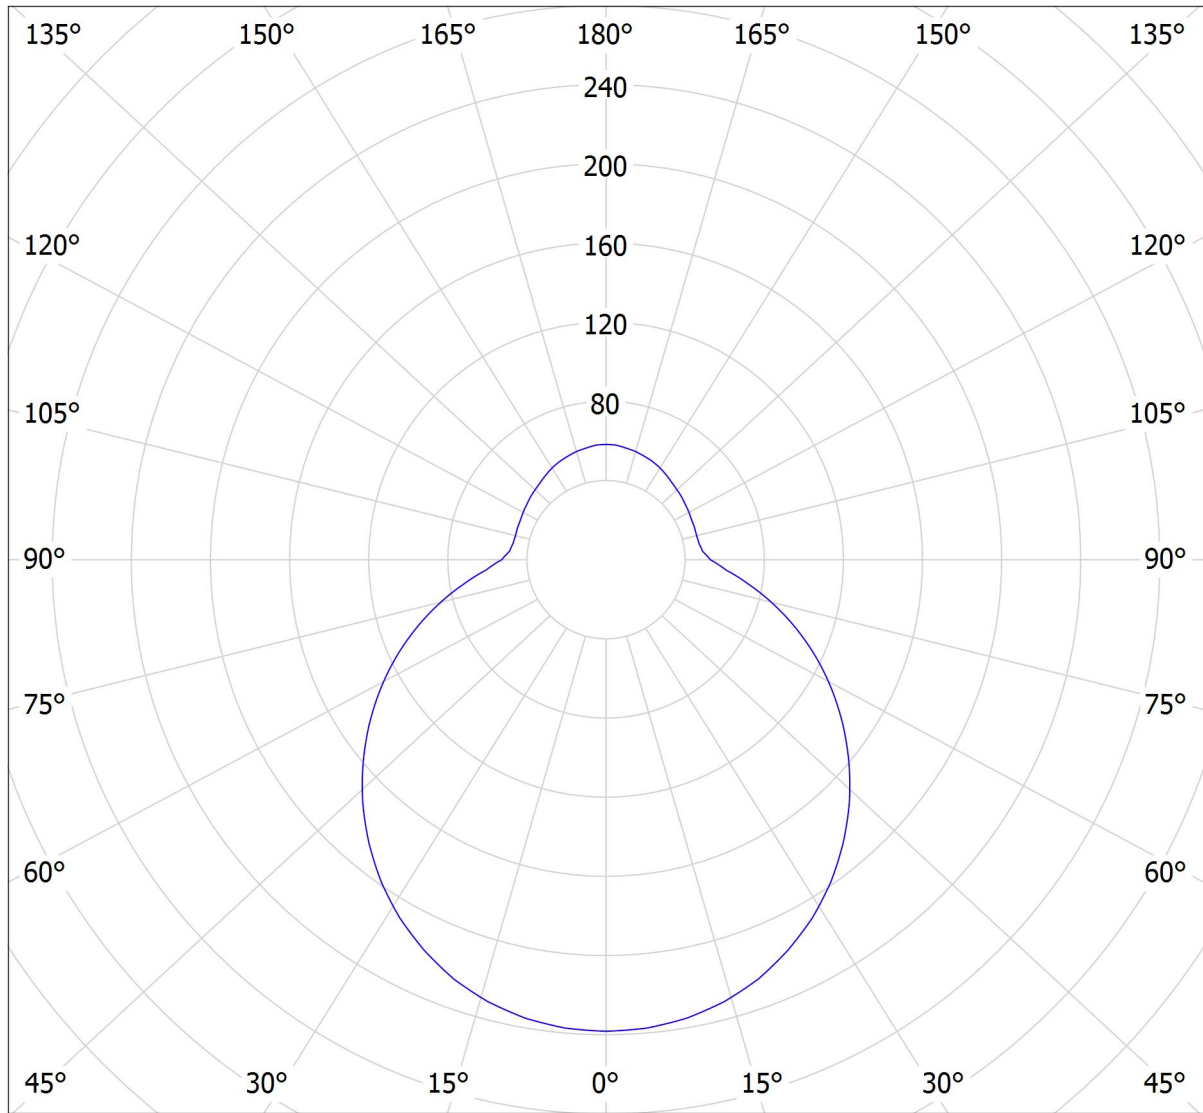

Operator
Telephone
Fax
e-Mail

Lucis S0.K3.B45 BOWL LED / LDC (Polar)

Luminaire: Lucis S0.K3.B45 BOWL LED
Lamps: 1 x LED G6

cd

— C0 - C180 — C90 - C270

1169 lm