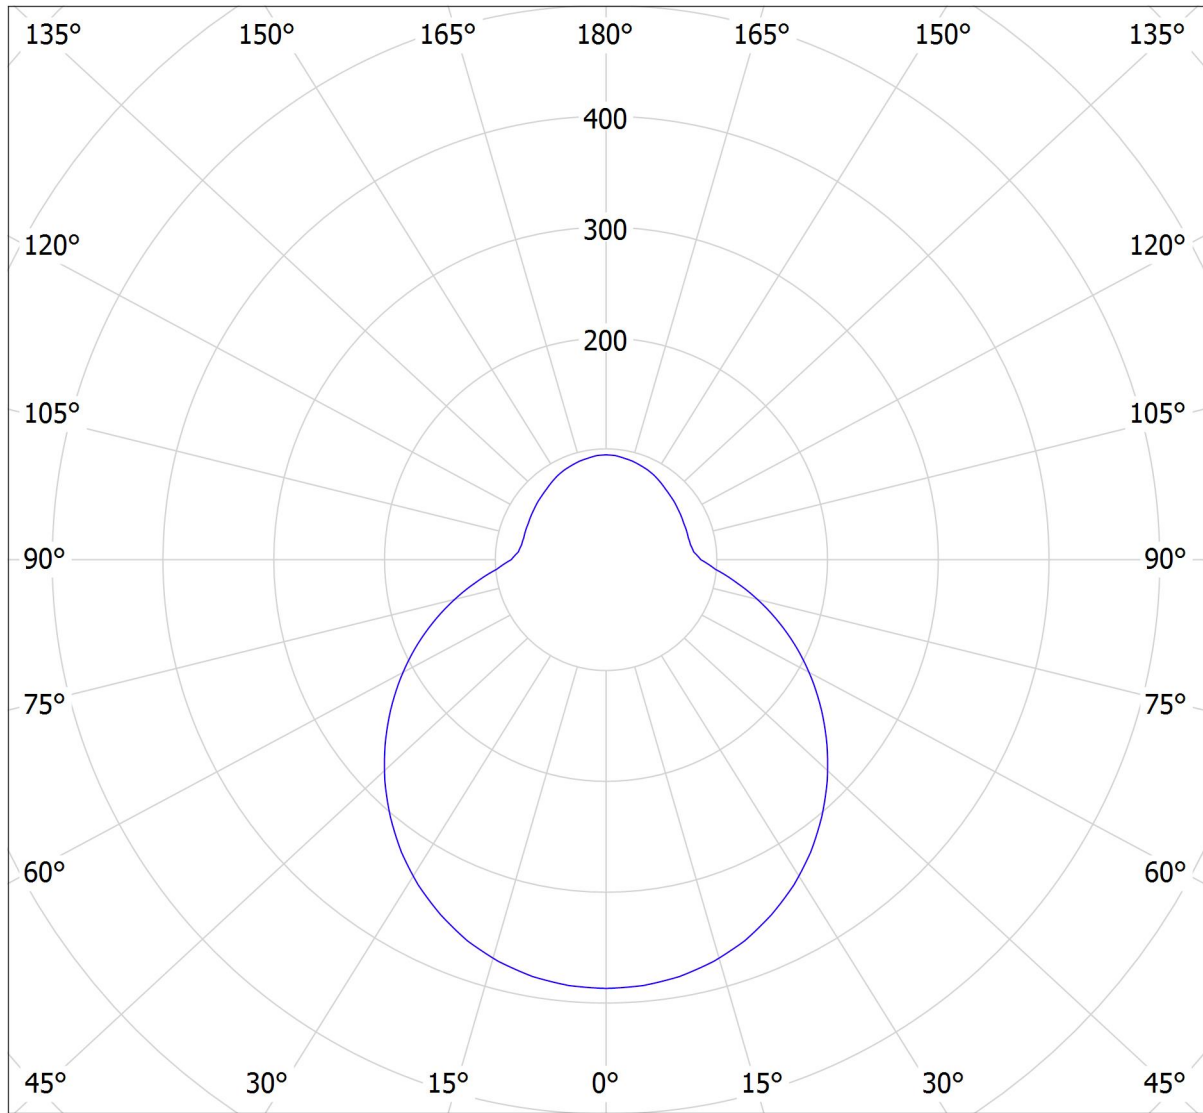

Operator
Telephone
Fax
e-Mail

Lucis S0.K2.B45 BOWL LED / LDC (Polar)

Luminaire: Lucis S0.K2.B45 BOWL LED
Lamps: 1 x LED G6

cd
— C0 - C180 — C90 - C270

1898 lm