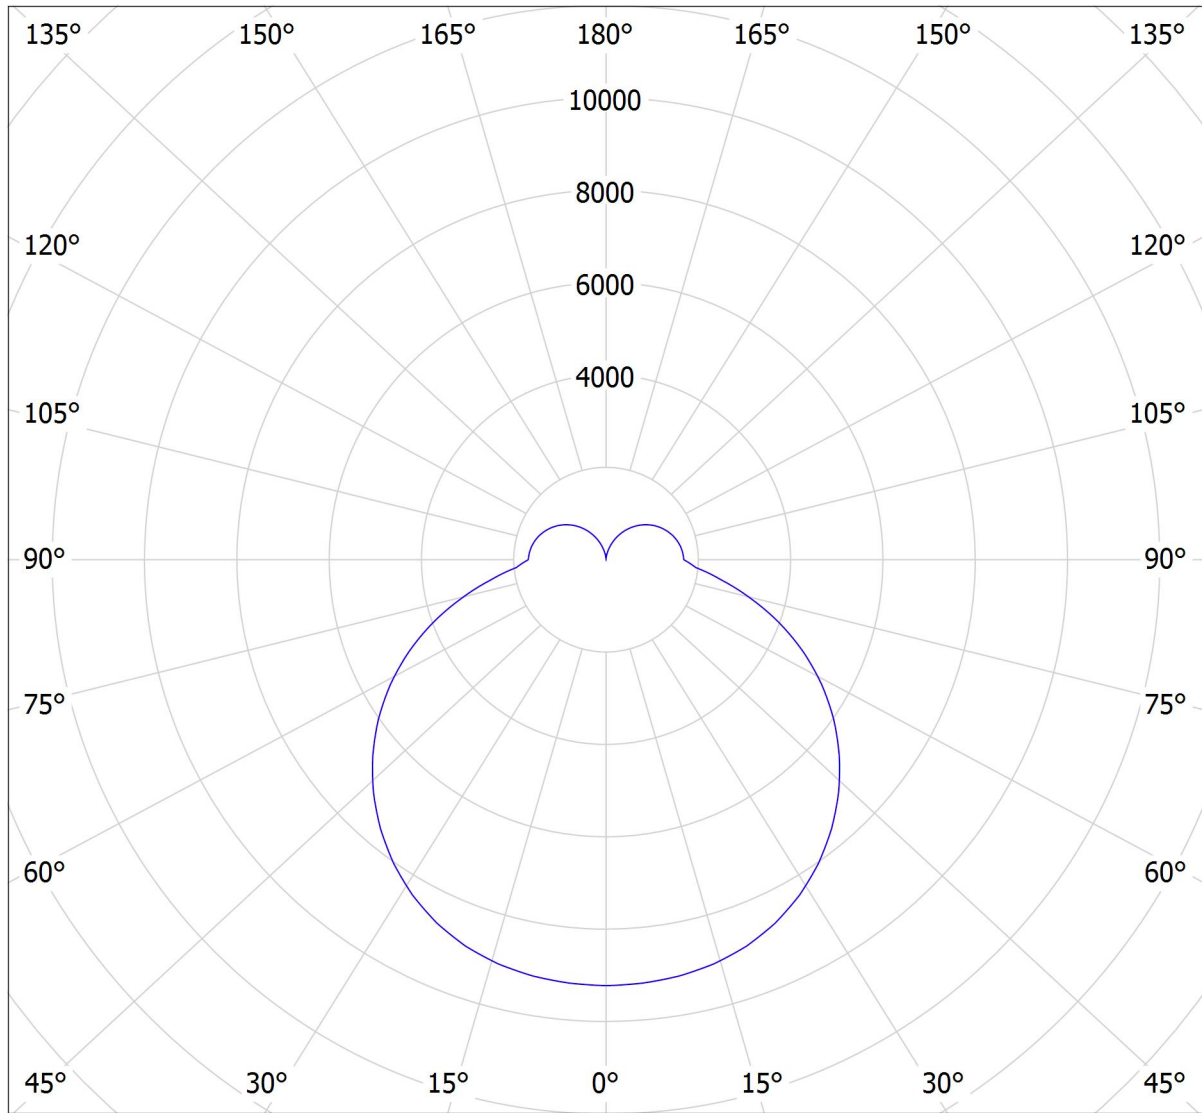

Lucis ZL4.IB.L2.1500M.X IZAR B MAX LED / LDC (Polar)

Luminaire: Lucis ZL4.IB.L2.1500M.X IZAR B MAX LED
Lamps: 1 x LED 292990

cd
— C0 - C180 — C90 - C270

41412 lm